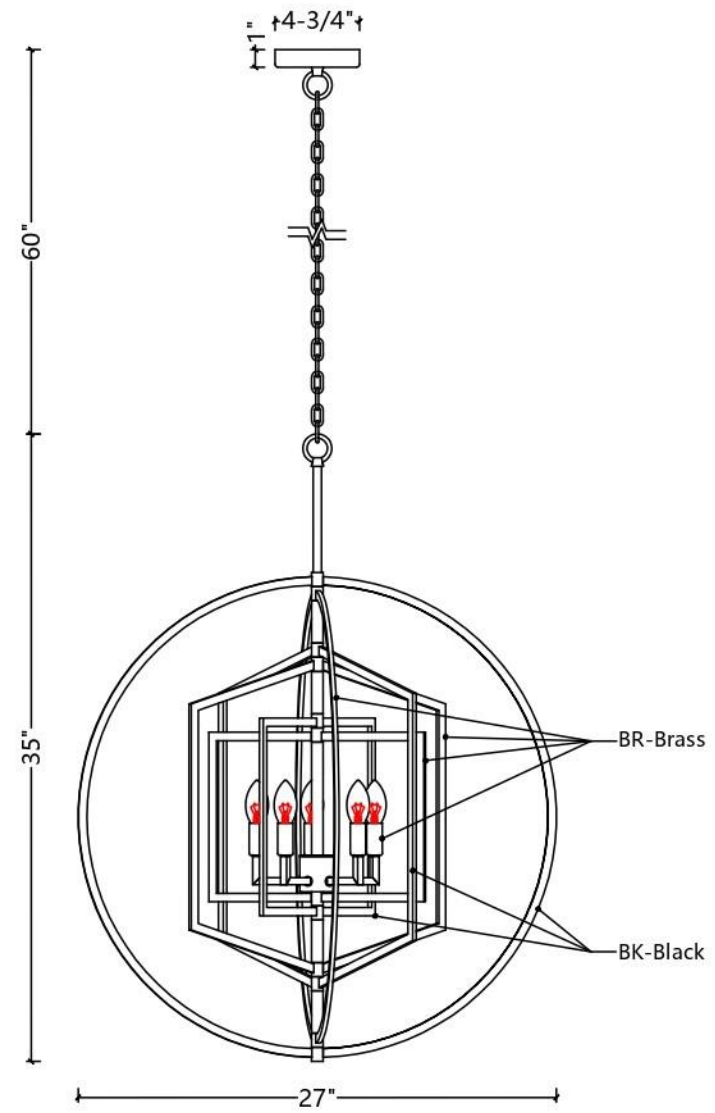

ITEM NO
C1095-5AB/BK

SPECIFICATION DETAILS

Finish	Aged brass/Black
Fixture Dimension	W27" x H35"
Light Source	Candelabra base
Wattage	5 X Max E12/40W
Voltage	120V
Height adjustable	Yes
Location	Dry
Wire length	60" Max.
Warranty	1 year fixture warranty
Canopy dimension	W4-3/4" x H1"