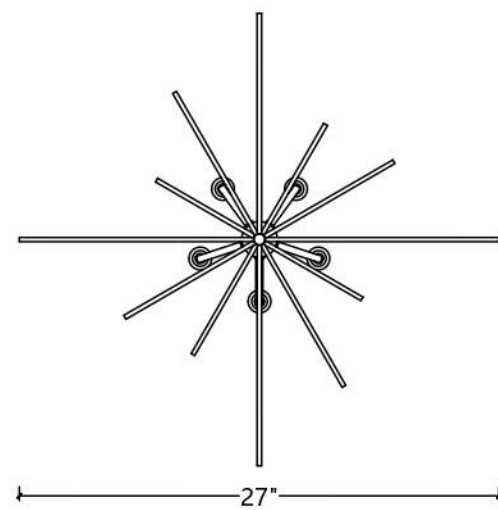

ITEM NO
C1095-5AB/BK

SPECIFICATION DETAILS

Finish	Aged brass/Black
Fixture Dimension	W27" x H35"
Light Source	Candelabra base
Wattage	5 X Max E12/40W
Voltage	120V
Height adjustable	Yes
Location	Dry
Wire length	60" Max.
Warranty	1 year fixture warranty
Canopy dimension	W4-3/4" x H1"