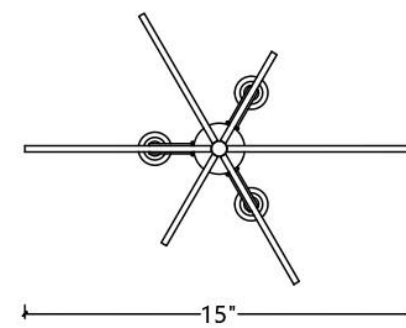

ITEM NO
C1095-3AB/BK

SPECIFICATION DETAILS

Finish	Aged brass/Black
Fixture Dimension	W15" x H23"
Light Source	Candelabra base
Wattage	3 X Max E12/40W
Voltage	120V
Height adjustable	Yes
Location	Dry
Chain length	60" Max.
Warranty	1 year fixture warranty
Canopy dimension	W4-3/4" x H1"