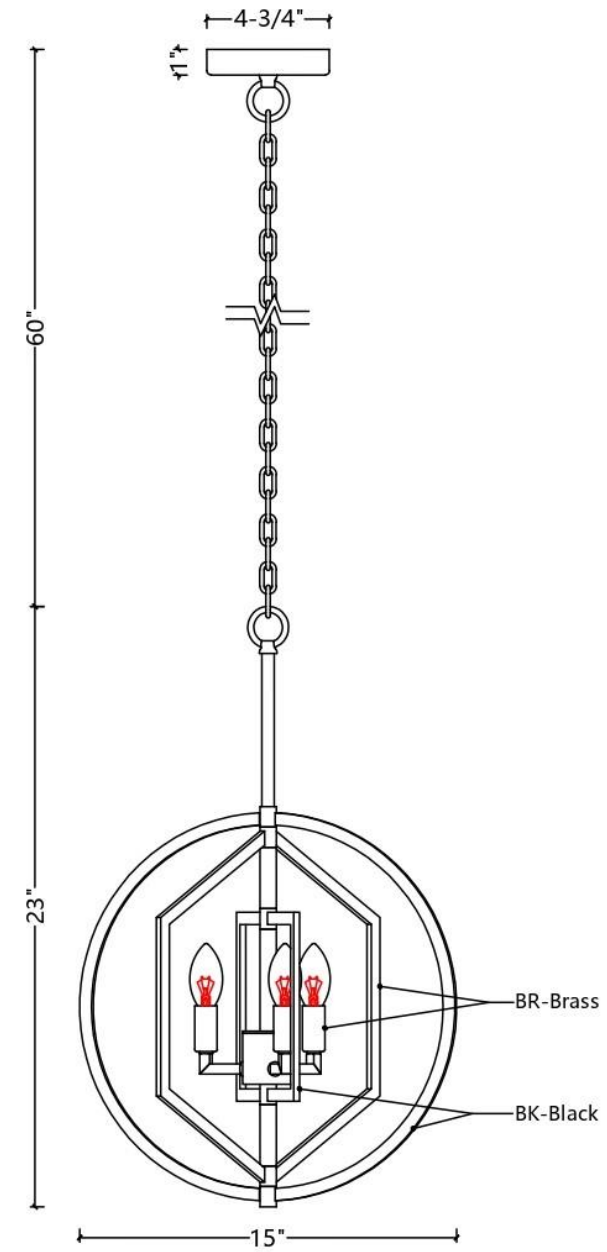

ITEM NO
C1095-3AB/BK

SPECIFICATION DETAILS

Finish	Aged brass/Black
Fixture Dimension	W15" x H23"
Light Source	Candelabra base
Wattage	3 X Max E12/40W
Voltage	120V
Height adjustable	Yes
Location	Dry
Chain length	60" Max.
Warranty	1 year fixture warranty
Canopy dimension	W4-3/4" x H1"