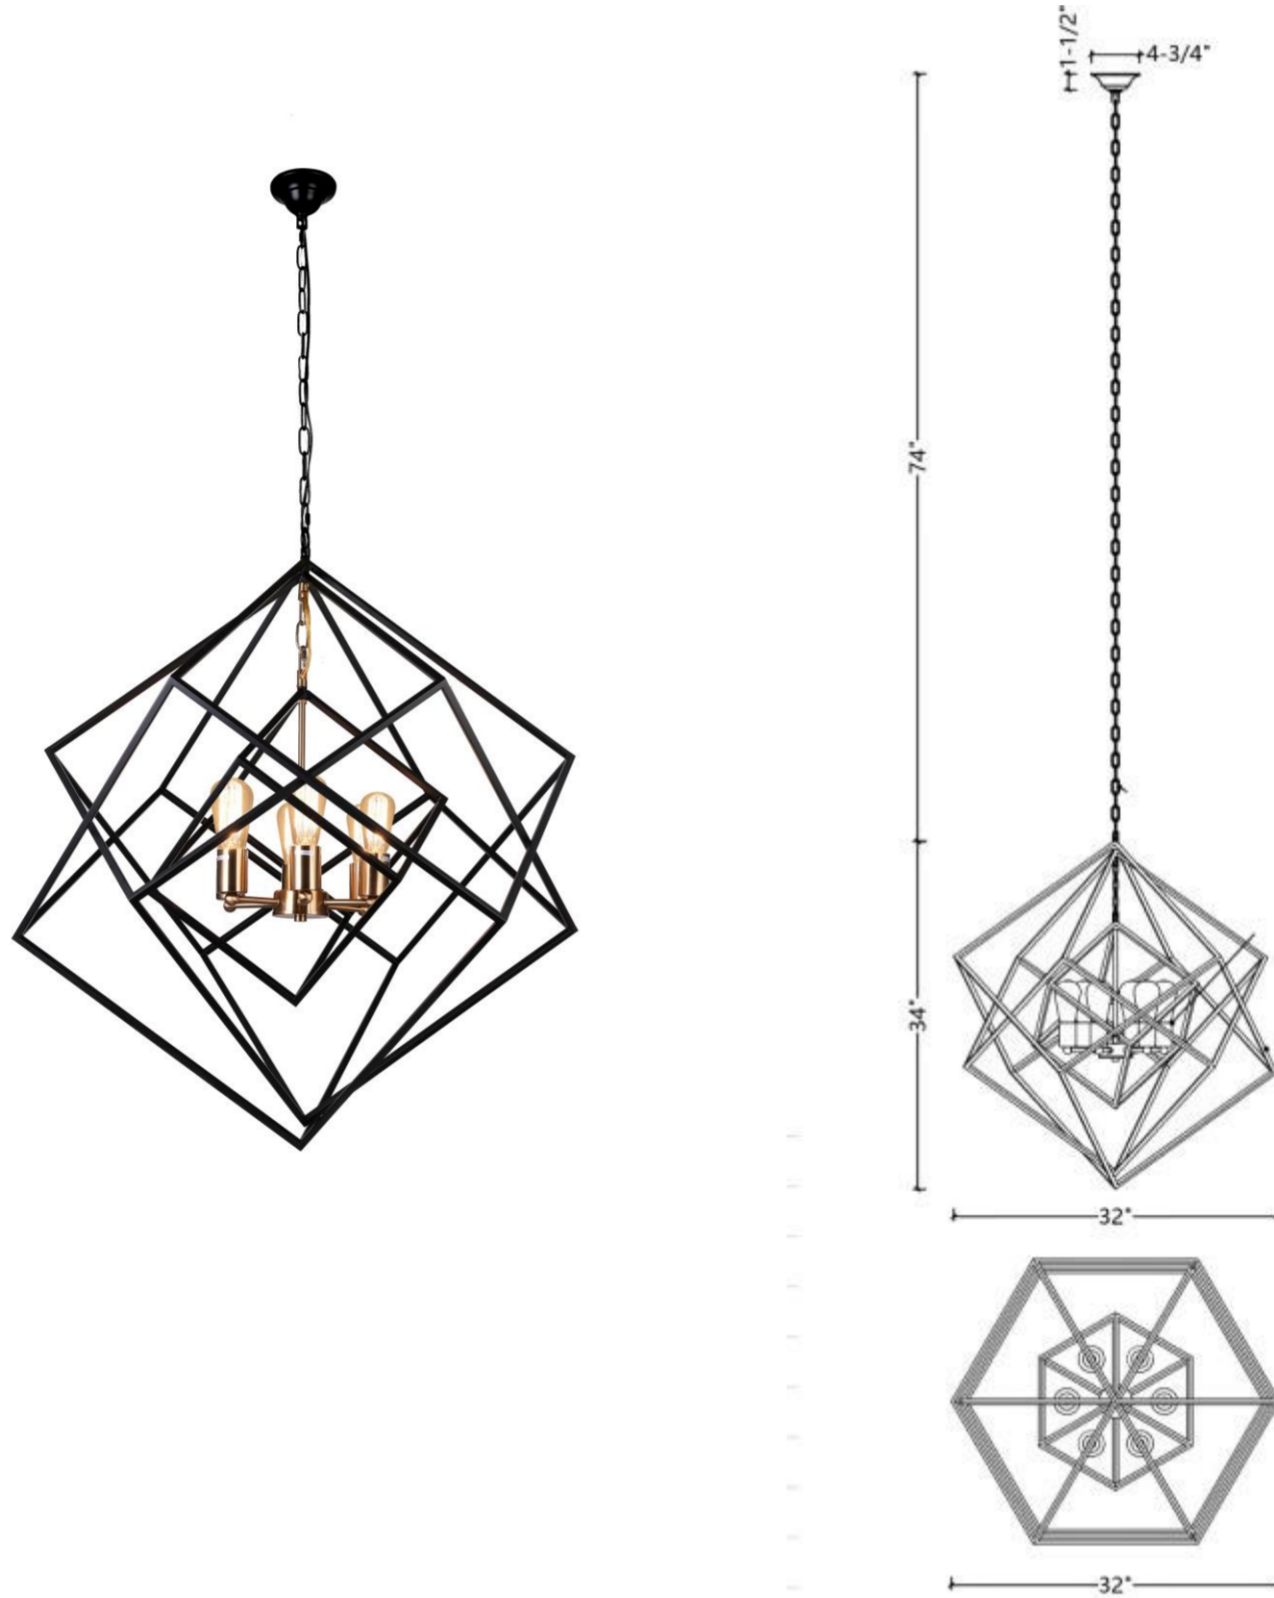

ITEM NO
C1070-6AB/BK

SPECIFICATION DETAILS

Finish	Aged Brass/Black
Fixture Dimension	Dia32" x H34"
Light Source	Medium base E26
Wattage	6 X Max E26/60W
Voltage	120V
Height adjustable	Yes
Location	Dry
Chain length	74" Max
Warranty	1 year fixture warranty
Canopy dimensions	W4-3/4"x H1-1/2"