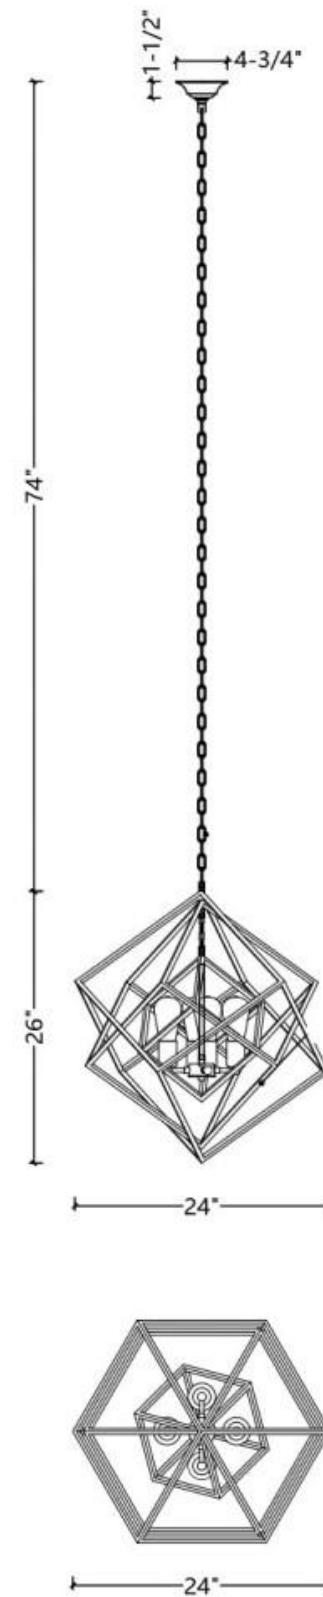

ITEM NO
C1070-4AB/BK

SPECIFICATION DETAILS

Finish	Aged Brass/Black
Fixture Dimension	Dia24" x H26"
Light Source	Medium base E26
Wattage	4X Max E26/60W
Voltage	120V
Height adjustable	Yes
Location	Dry
Chain length	74" Max
Warranty	1 year fixture warranty
Canopy dimensions	W4-3/4"x H1-1/2"