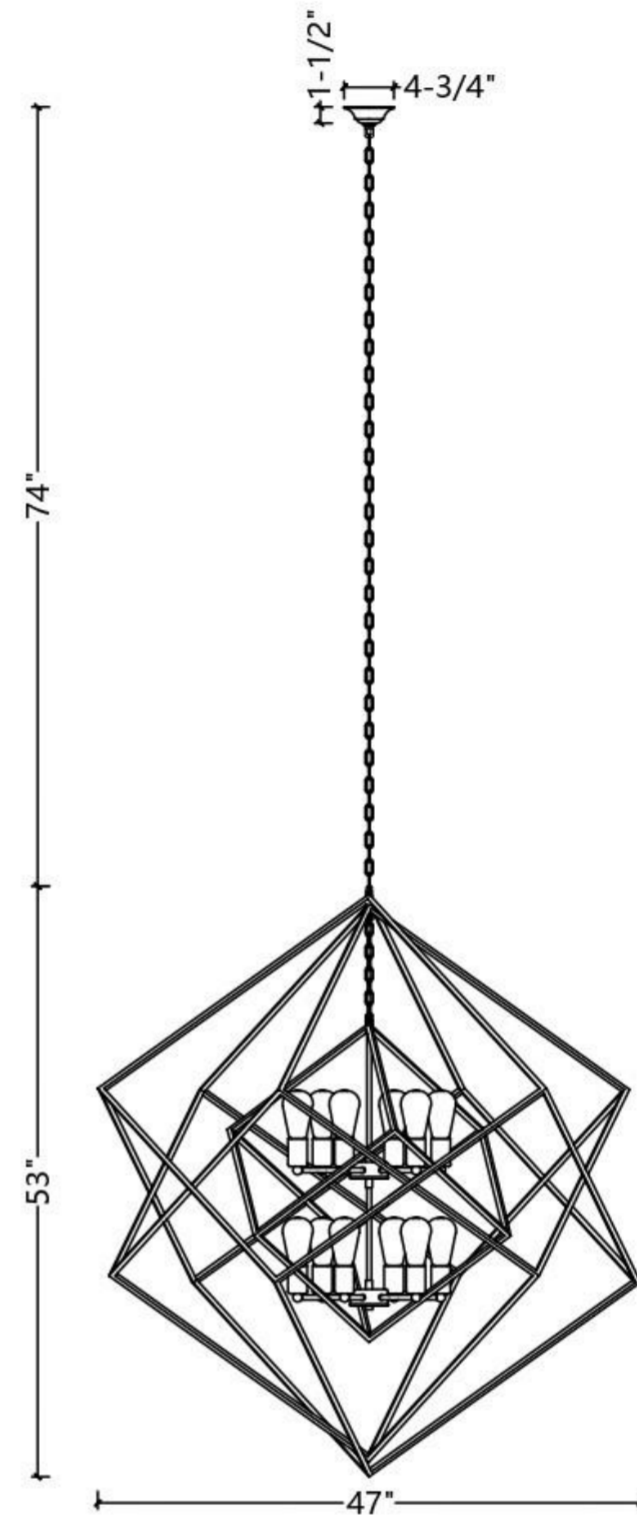

ITEM NO
C1070-12AB/BK

SPECIFICATION DETAILS

Finish	Aged Brass/Black
Fixture Dimension	Dia47" x H53"
Light Source	Medium base E26
Wattage	12 X Max E26/60W
Voltage	120V
Height adjustable	Yes
Location	Dry
Chain length	74" Max.
Warranty	1 year fixture warranty
Canopy dimensions	W4-3/4" x H1-1/2"