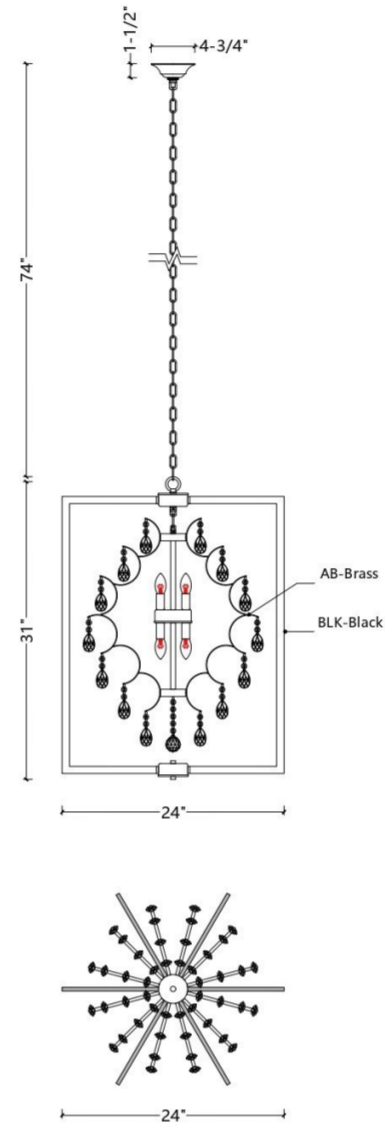

ITEM NO
C10421-24AB/BK

SPECIFICATION DETAILS

Finish	Aged Brass/Black
Fixture Dimension	L24" x H31"
Light Source	Candelabra base
Wattage	8 X Max E12/40W
Voltage	120V
Height adjustable	Yes
Location	Dry
Chain length	74" Max.
Warranty	1 year fixture warranty
Canopy dimension	W 4-3/4" x H1-1/2"