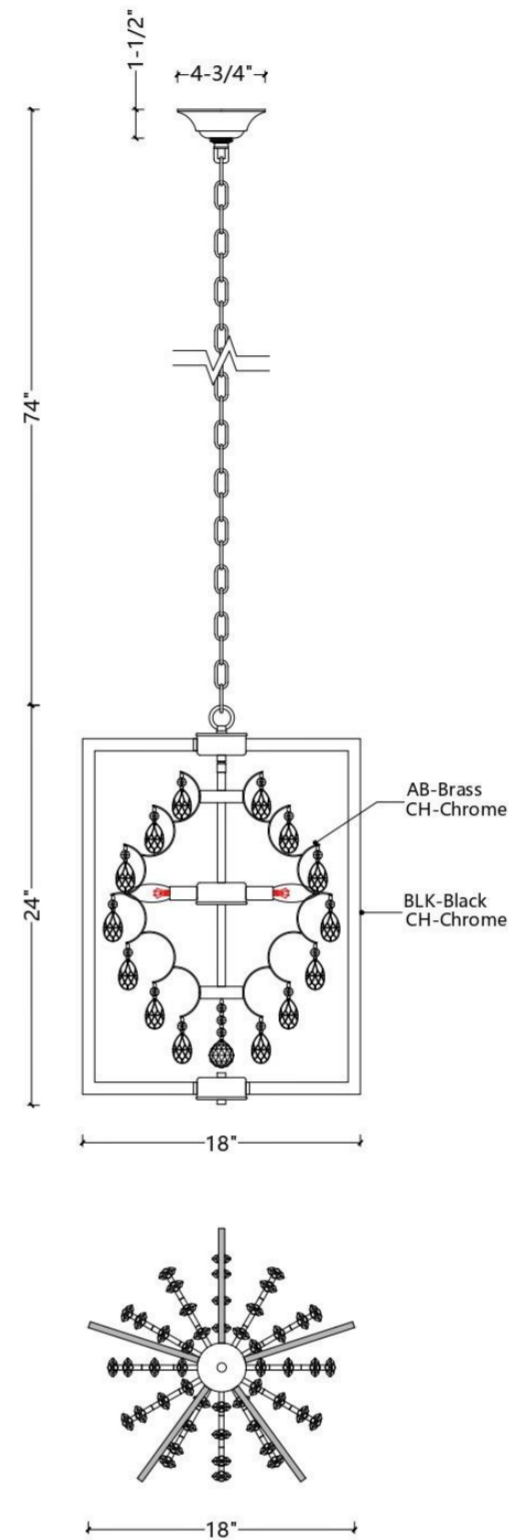

ITEM NO  
C10421-18AB/BK

**SPECIFICATION DETAILS**

Finish	Aged Brass/Black
Fixture Dimension	L18" x H24"
Light Source	Candelabra base
Wattage	6 X Max E12/40W
Voltage	120V
Height adjustable	Yes
Location	Dry
Chain length	74" Max.
Warranty	1 year fixture warranty
Canopy dimension	W 4-3/4" x H1-1/2"