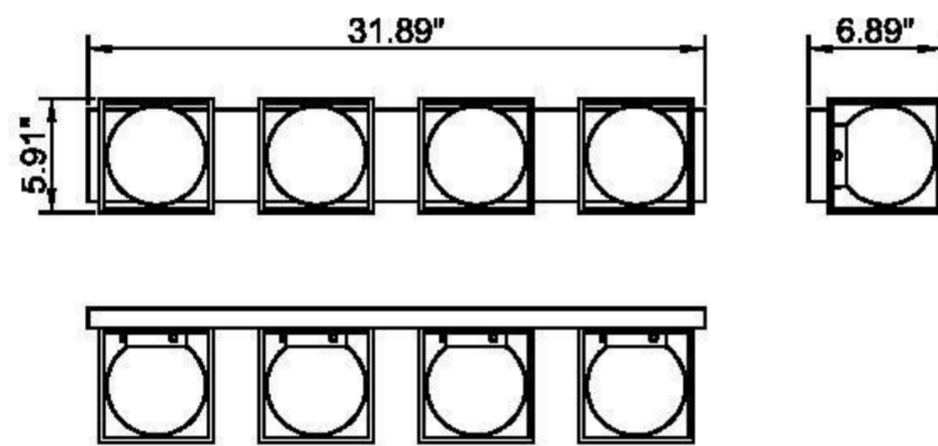

ITEM NO
VL1857-4AB

SPECIFICATION DETAILS

Finish	Aged Brass
Fixture Dimension	L 31.89" x W6.89" x H5.91"
Light Source	Medium base E26
Wattage	3 x Led E26 maximum 60W
Voltage	120V
Location	Damp
Hang direction	Horizontal or vertical
Warranty	1 year fixture warranty
Shade	Opal glass