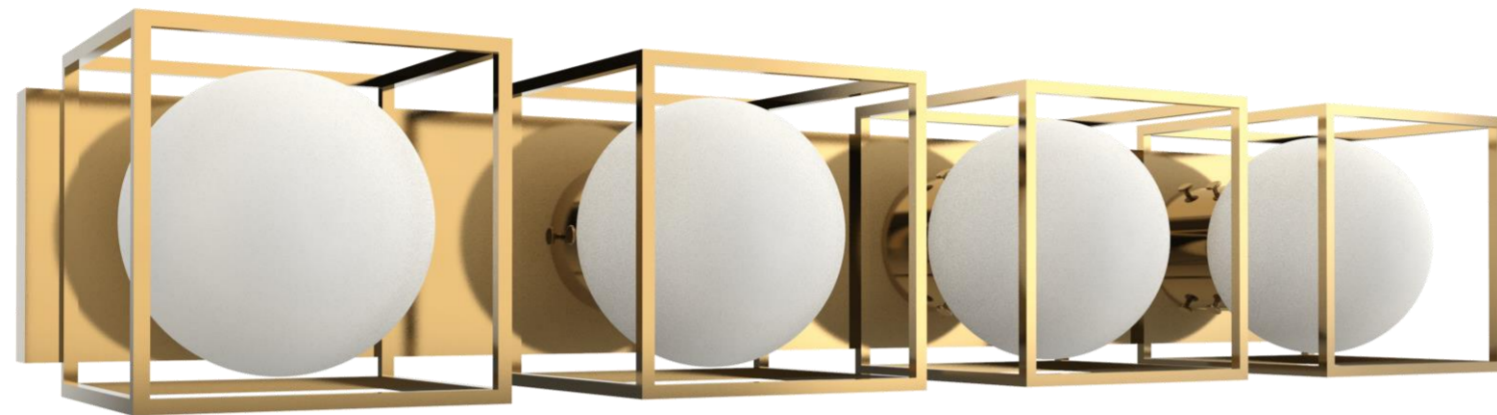

ITEM NO
VL1857-4AB

SPECIFICATION DETAILS

Finish	Aged Brass
Fixture Dimension	L 31.89" x W6.89" x H5.91"
Light Source	Medium base E26
Wattage	3 x Led E26 maximum 60W
Voltage	120V
Location	Damp
Hang direction	Horizontal or vertical
Warranty	1 year fixture warranty
Shade	Opal glass