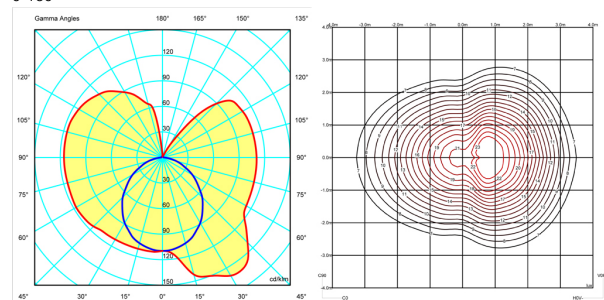

Light distribution

General lighting - opaque shade

Fixture suitable for general ambient illumination, distributing light mainly upward and/or downward.

Photometric data

Efficiency : 2%

Total flux : 1750.00

Maximum value : 161.59

Light position : C=0.00 G=35.00

Symmetry on the planes : Symmetrical planes

0-180

Isolux : Floor

Light position :

X=0.00m Y=0.00m Z=3.00m

Certificates