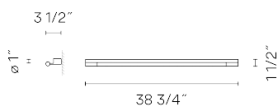

Materials

Diffuser: Polycarbonate

Finishes

8091-01 Chrome (Metallic finish)

Sketch

Electrical characteristics

1 x T-5 HO Mini Bi-Pin 39W

Total 39.0 W