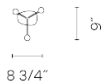

Light source: 2700K CRI >90 598 lm 95 lm/W

Fixture: 232 lm 37 lm/W

Driver included: CC - Constant Current 700 mA 100~240V 50/60Hz

Electronic dimming: ON/OFF

Installation and assembly

Please see the installation manual