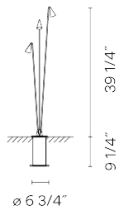

Brisa

Design by Lievore Altherr Molina.

VIBIA

Reference

4635.

Application

Outdoor

Installation type

Recessed

Description

BRISA is a fitted outdoor lamp with three revolving, adjustable arms. It is ideal for illuminating garden spaces and paths. Designed by Lievore, Altherr, Molina, it is available in two colors: khaki lacquer or matte oxide.

Diffuser

Polycarbonate diffuser

Materials

Shade: Aluminum

Base: Aluminum

Tube: Stainless steel

Disc: Stainless steel

Finishes

4635-07 Khaki (RAL 7039)

4635-54 Oxide (RAL 8014)

Sketch

Light source: 2700K CRI >90 598 lm 95 lm/W

Fixture: 232 lm 37 lm/W

Driver included: CC - Constant Current 700 mA 100~240V 50/60Hz

Electronic dimming: ON/OFF

Installation and assembly

Please see the installation manual