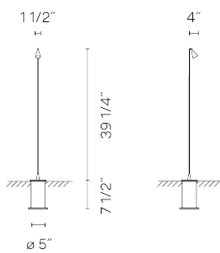

Brisa

Design by Lievore Altherr Molina.

VIBIA

Reference

4630.

Application

Outdoor

Installation type

Recessed

Description

BRISA is a fitted outdoor lamp that is revolving and adjustable. It is ideal for illuminating garden spaces and paths. Designed by Lievore, Altherr, Molina, it is available in two colors: khaki lacquer or matte oxide.

Diffuser

Polycarbonate diffuser

Materials

Shade: Aluminum
Base: Aluminum
Vertical tube: Steel
Disc: Stainless steel

Finishes

4630-07 Khaki (RAL 7039)

4630-54 Oxide (RAL 8014)

Sketch

Light source: 2700K CRI >90 199 lm 95 lm/W

Fixture: 75 lm 36 lm/W

Driver included: CC - Constant Current 700 mA 100~240V 50/60Hz

Electronic dimming: ON/OFF

Remote dimming: DALI or Lutron ECO

Installation and assembly

Please see the installation manual