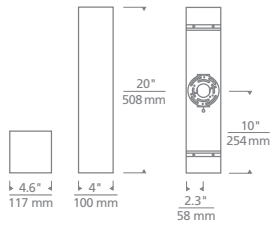

SPECIFICATIONS

DELIVERED LUMENS	557 (3000K) up & down, 199 (3000K) down only
WATTS	18.9 up & down, 8.4 down only
VOLTAGE	Universal 120V-277V
DIMMING	Dimmable with most LED compatible ELV & TRIAC dimmers + 0-10V
LIGHT DISTRIBUTION	Symmetric or Asymmetric depending on barn doors position
OPTICS	Adjustable beam spread
MOUNTING OPTIONS	Wall
CCT	3000K
CRI	90+
COLOR BINNING	3 Step
BUG RATING	B0-U3-G0
DARK SKY	Compliant (Downlight version only)
WET LISTED	IP65
GENERAL LISTING	ETL, ADA
CALIFORNIA TITLE 24	Can be used to comply with CEC 2019 Title 24 Part 6 for outdoor use. Registration with CEC Appliance Database not required.
START TEMP	-30°C
FIELD SERVICEABLE LED	No
CONSTRUCTION	Aluminum
HARDWARE	Stainless Steel
FINISH	Powder Coat
LED LIFETIME	L70; >60,000 Hours
WARRANTY*	5 Years
WEIGHT	8 lbs.

* Visit techlighting.com for specific warranty limitations and details.

VEX 20
OUTDOOR WALL
shown in black

VEX 20
OUTDOOR WALL
shown in bronze

ORDERING INFORMATION

PRODUCT	CRI/CCT	LENGTH	FINISH	FUNCTION	VOLTAGE
7000WVEX	930 90 CRI 3000K	20 20"	B BLACK Z BRONZE	DO DOWNLIGHT ONLY UD UPLIGHT & DOWNLIGHT	UNV 120V - 277V