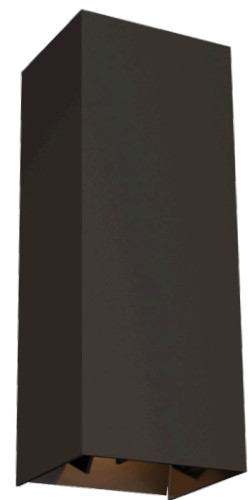

VEX 12
OUTDOOR WALL
shown in bronze

ORDERING INFORMATION

PRODUCT	CRI/CCT	LENGTH	FINISH	FUNCTION	VOLTAGE
7000WVEX	930 90 CRI 3000K	12 12"	B BLACK Z BRONZE	DO DOWNLIGHT ONLY UD UPLIGHT & DOWNLIGHT	UNV 120V - 277V