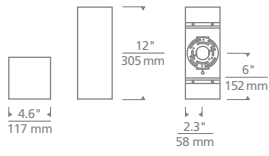

SPECIFICATIONS

DELIVERED LUMENS	557 (3000K) up & down, 199 (3000K) down only
WATTS	18.9 up & down, 8.4 down only
VOLTAGE	Universal 120V-277V
DIMMING	Dimmable with most LED compatible ELV & TRIAC dimmers + 0-10V
LIGHT DISTRIBUTION	Symmetric or Asymmetric depending on barn doors position
OPTICS	Adjustable beam spread
MOUNTING OPTIONS	Wall
CCT	3000K
CRI	90+
COLOR BINNING	3 Step
BUG RATING	B0-U3-G0
DARK SKY	Compliant (Downlight version only)
WET LISTED	IP65
GENERAL LISTING	ETL, ADA
CALIFORNIA TITLE 24	Can be used to comply with CEC 2019 Title 24 Part 6 for outdoor use. Registration with CEC Appliance Database not required.
START TEMP	-30°C
FIELD SERVICEABLE LED	No
CONSTRUCTION	Aluminum
HARDWARE	Stainless Steel
FINISH	Powder Coat
LED LIFETIME	L70; >60,000 Hours
WARRANTY*	5 Years
WEIGHT	5 lbs.

* Visit techlighting.com for specific warranty limitations and details.

VEX 12
OUTDOOR WALL
shown in black

VEX 12
OUTDOOR WALL
shown in bronze

ORDERING INFORMATION

PRODUCT	CRI/CCT	LENGTH	FINISH	FUNCTION	VOLTAGE
7000WVEX	930 90 CRI 3000K	12 12"	B BLACK Z BRONZE	DO DOWNLIGHT ONLY UD UPLIGHT & DOWNLIGHT	UNV 120V - 277V