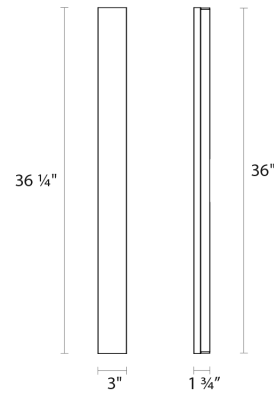

**SONNEMAN**  
A WAY OF LIGHT

 Download

vanity™ Wide 36" LED Bath Bar

2544.01

#### DIMENSIONS

Height	3"
Width	36.25"
Extension	1.75"
Minimum Extension	1.75"
Maximum Extension	1.75"
Switch Type	N/A"

#### SHIPPING

Carton 1 L x W x H	39" x 7" x 7"
Carton 1 GW	4 lbs.

#### SHADE 1

Color	Polished Chrome
Material	Optical Acrylic
Height	3"
Diameter	36.25