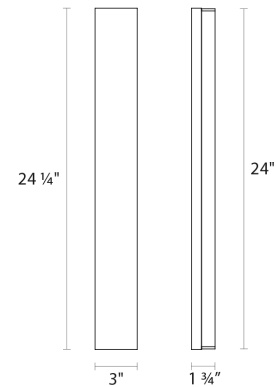

SONNEMAN
A WAY OF LIGHT

 Download

vanity™ Wide 24" LED Bath Bar

2543.01

DIMENSIONS

Height	3"
Width	24.25"
Extension	1.75"
Minimum Extension	1.75"
Maximum Extension	1.75"
Switch Type	N/A"

ELECTRICAL SPECS

Bulb Type	Integral LED
Bulb Quantity	0
Bulb Included?	Yes
Wattage	27
Initial Lumens	1600
Input Voltage	120VAC
CCT	3000K
CRI	90
Power Supply Type	Transformer
Power Supply Quantity	1
Power Supply Location	Outlet Box
Dimming Type	ELV

SHIPPING

Carton 1 L x W x H	27" x 7" x 7"
Carton 1 GW	3 lbs.

SHADE 1

Color	Polished Chrome
Material	Optical Acrylic
Height	3"
Diameter	24.25

AVAILABLE FINISHES

Polished Chrome (.01)

GENERAL LISTINGS

cETL
cUL
Damp Location