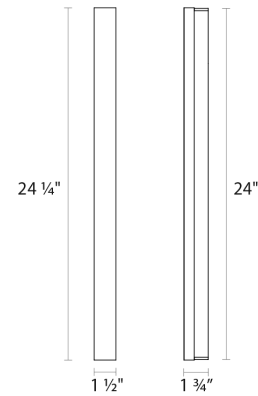

SONNEMAN
A WAY OF LIGHT

 Download

vanity™ Slim 24" LED Bath Bar

2540.01

DIMENSIONS

Height	1.5"
Width	24.25"
Extension	1.75"
Minimum Extension	1.75"
Maximum Extension	1.75"
Switch Type	N/A"

ELECTRICAL SPECS

Bulb Type	Integral LED
Bulb Quantity	0
Bulb Included?	Yes
Wattage	18
Initial Lumens	1100
Input Voltage	120VAC
CCT	3000K
CRI	90
Power Supply Type	Transformer
Power Supply Quantity	1
Power Supply Location	Remote
Dimming Type	ELV

SHIPPING

Carton 1 L x W x H	27" x 7" x 7"
Carton 1 GW	3 lbs.

SHADE 1

Color	Polished Chrome
Material	Optical Acrylic
Height	1.5"
Diameter	24.25

AVAILABLE FINISHES

Polished Chrome (.01)

GENERAL LISTINGS

cETL
cUL
Damp Location