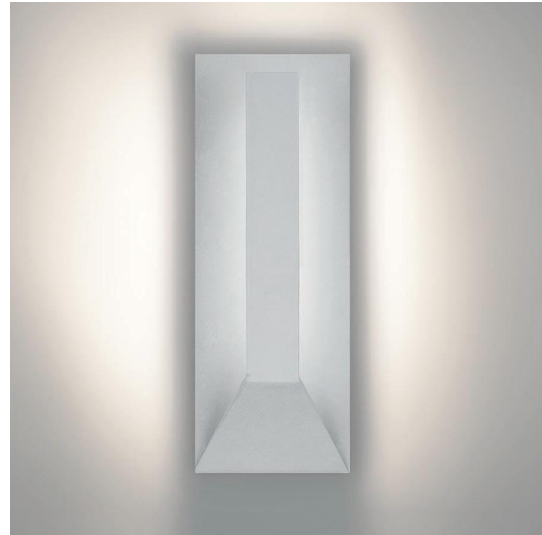

Fixture Type: _____

Catalog Number: _____

Project: _____

Location: _____

Uno

15" Outdoor Wall Sconce 3000K

Model & Size	Color Temp & CRI	Watt	LED Lumens	Delivered Lumens	Finish
WS-W5915 15"	3000K 90	15W	1234	875	GH Graphite WT White

Example: **WS-W5915-GH**

DESCRIPTION

This LED luminaire was created for exterior and interior ambient lighting design continuity. The unique illuminating element on the face indirectly reflects light back towards the viewer in an intriguing dimensional character. The minimalist ADA Compliant design mounts in any vertical direction, upward or downward.

FEATURES

- Weather resistant powder coat finish
- ACLED driverless technology
- 5 year warranty

SPECIFICATIONS

Color Temp:	3000K
Input:	120 VAC, 50/60Hz
CRI:	90
Dimming:	ELV: 100-10%
Rated Life:	80000 Hours
Mounting:	Can be mounted on wall in all orientations
Standards:	ETL, cETL, IP65 Wet Location Listed
Construction:	Aluminum hardware with glass diffuser

FINISHES

LINE DRAWING