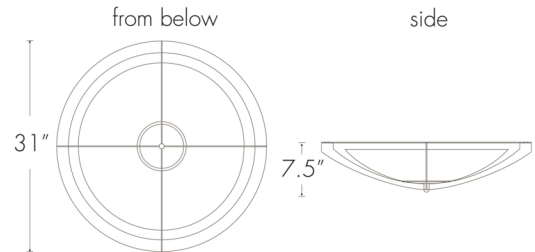

modifications:

Base Specs

31"dia x 7.5"h

Flush Ceiling Mount

Multiple Sizes Available

0480-18 | 18"dia x 4.75"h

0480-31 | 31"dia x 7.5"h

0480-39 | 39"dia x 9"h