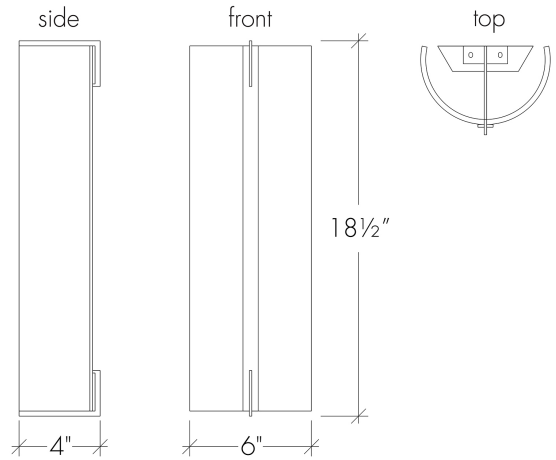

Loom 23518

project name:

project location:

specifier name:

specifier location:

quantity:

fixture type:

modifications:

Base Specs
 18.5"h x 6"w x 4"d

Loom 23518

standard finish:

BA - Bronze Age
BK - Black
BP - Black Pearl
CB - Cast Bronze
CH - Chestnut
CR - Chrome
DI - Dark Iron
EB - Empire Bronze
MB - Medieval Bronze
NB - New Brass
SB - Smokey Brass
SP - Satin Pewter
SS - Smoked Silver
WH - White