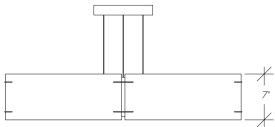

Loom 23520-36

project name:

project location:

specifier name:

specifier location:

quantity:

fixture type:

modifications:

Base Specs

36" dia x 7" h x 16.5-96" adj. OAH
Cable Hung

Notes

Powered hanging cables - no power cable

Loom 23520-36

standard finish:

- BA - Bronze Age
- BK - Black
- BP - Black Pearl
- CB - Cast Bronze
- CH - Chestnut
- CR - Chrome
- DI - Dark Iron
- EB - Empire Bronze
- MB - Medieval Bronze
- NB - New Brass
- SB - Smokey Brass
- SP - Satin Pewter
- SS - Smoked Silver
- WH - White