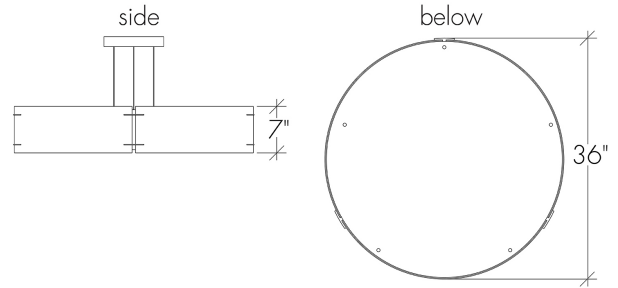

Loom 23520-36

project name:

project location:

specifier name:

specifier location:

quantity:

fixture type:

modifications:

Base Specs

36" dia x 7" h x 16.5-96" adj. OAH
Cable Hung

Notes

Powered hanging cables - no power cable

Loom 23520-36

standard finish:

- BA - Bronze Age
- BK - Black
- BP - Black Pearl
- CB - Cast Bronze
- CH - Chestnut
- CR - Chrome
- DI - Dark Iron
- EB - Empire Bronze
- MB - Medieval Bronze
- NB - New Brass
- SB - Smokey Brass
- SP - Satin Pewter
- SS - Smoked Silver
- WH - White