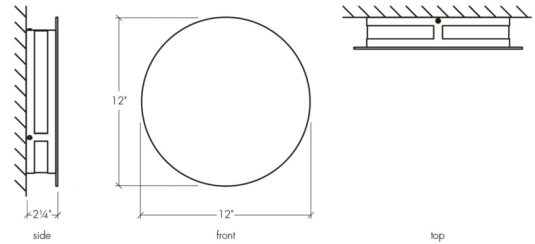

Fortis 18396

project name:	
project location:	
specifier name:	
specifier location:	
quantity:	
fixture type:	

modifications:

Base Specs

12"dia x 2.25"d

Notes

Marine grade primer available — **±\$ Inquire.**