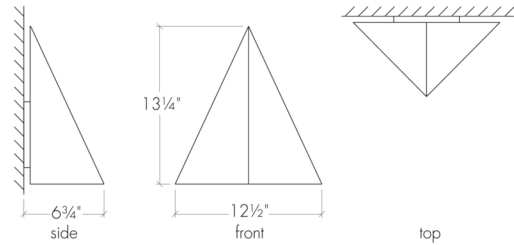

Fortis 18401

project name:	____
project location:	____
specifier name:	____
specifier location:	____
quantity:	____
fixture type:	____

modifications:

Base Specs

13.25"h x 12.5"w x 6.75"d

Notes

Marine grade primer available — **±$ Inquire.**