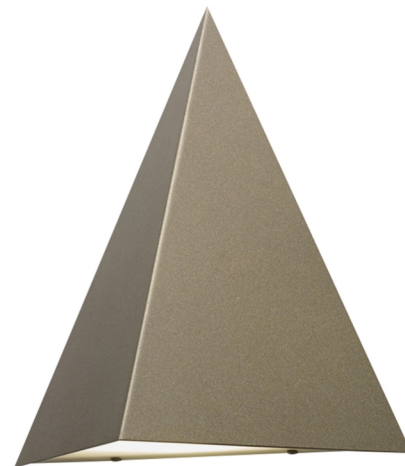

Fortis 18401

project name:	____
project location:	____
specifier name:	____
specifier location:	____
quantity:	____
fixture type:	____

modifications:

Base Specs

13.25"h x 12.5"w x 6.75"d

Notes

Marine grade primer available — **±$ Inquire.**