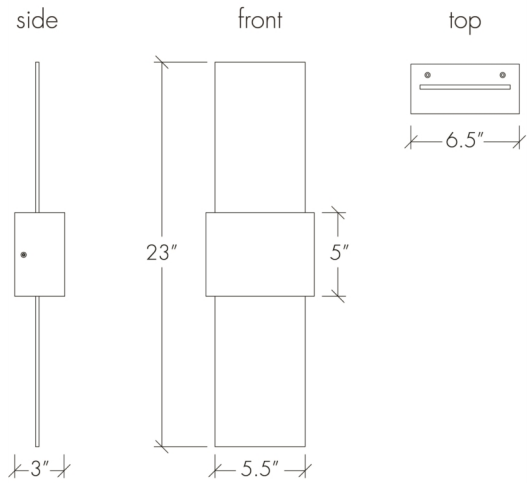

Eo 20449

project name:	
project location:	
specifier name:	
specifier location:	
quantity:	
fixture type:	

modifications:

Base Specs

23"h x 6.5"w x 3"d

Notes

Lumenice Acrylic Diffuser — Inquire For Sample

Eo 20449