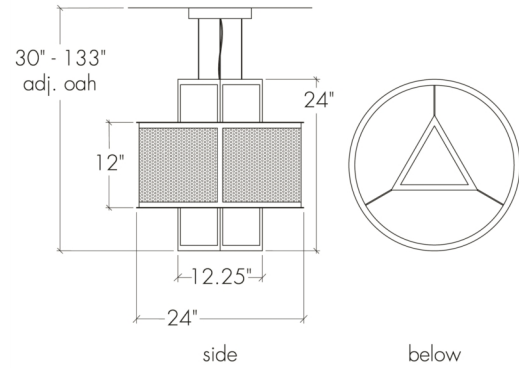

Duo 19431

project name:	
project location:	
specifier name:	
specifier location:	
quantity:	
fixture type:	

modifications:

Base Specs

24"dia x 24"h x 30-133"OAH
Opal Acrylic Bottom Diffuser
Cable Hung

Duo 19431