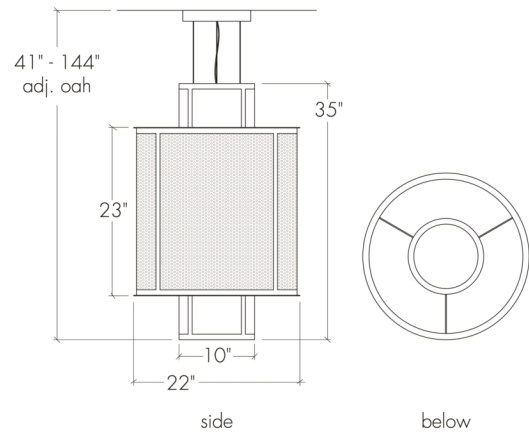

Duo 19430

project name:	
project location:	
specifier name:	
specifier location:	
quantity:	
fixture type:	

modifications:

Base Specs

22"dia x 35"h x 41-144"OAH
Opal Acrylic Bottom Diffuser
Cable Hung

Duo 19430