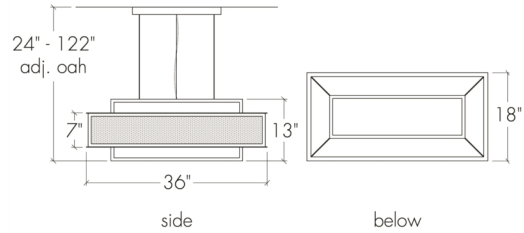

Duo 19433

project name:	
project location:	
specifier name:	
specifier location:	
quantity:	
fixture type:	

modifications:

Base Specs

13"h x 18"w x 36"l x 24-122"OAH
Opal Acrylic Bottom Diffuser
Cable Hung

Duo 19433

pattern:

A1 - Angles CL - Cloverleaf RD - Round

standard finish:

- BA - Bronze Age
- BK - Black
- BP - Black Pearl
- CB - Cast Bronze
- CH - Chestnut
- CR - Chrome
- DI - Dark Iron
- EB - Empire Bronze
- MB - Medieval Bronze
- NB - New Brass
- SB - Smokey Brass
- SP - Satin Pewter
- SS - Smoked Silver