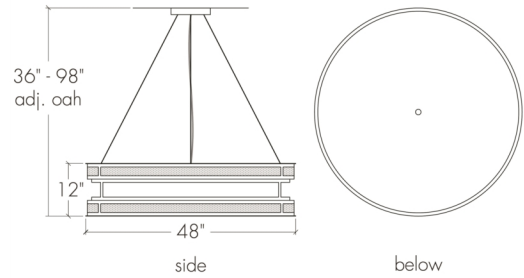

Base Specs

48" dia x 12"h
Opal Acrylic Bottom Diffuser
Cable Hung

Duo 19437

pattern:

A1 - Angles CL - Cloverleaf RD - Round

standard finish:

- BA - Bronze Age
- BK - Black
- BP - Black Pearl
- CB - Cast Bronze
- CH - Chestnut
- CR - Chrome
- DI - Dark Iron
- EB - Empire Bronze
- MB - Medieval Bronze
- NB - New Brass
- SB - Smokey Brass
- SP - Satin Pewter
- SS - Smoked Silver