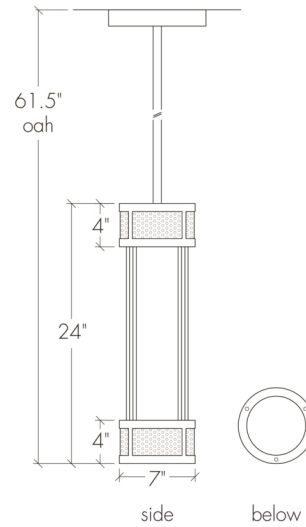

Duo 19436-24

project name:

project location:

specifier name:

specifier location:

quantity:

fixture type:

modifications:

Base Specs

7"dia x 24"h x 61.5"OAH
 Opal Acrylic Bottom Diffuser
 Stem Mount

Multiple Sizes Available

19436-24 | 7"dia x 24"h x 61.5"adj OAH
 19436-36 | 9"dia x 36"h x 73.5"adj OAH

Duo 19436-24

pattern:

A1 - Angles CL - Cloverleaf RD - Round

lampping:

04: 30.6w Integrated LED, 5202 Initial Lumens, 3000K, 90 CRI, 120V-277V, 0-10V Dimming, UL/cUL Dry/Damp

standard finish:

- BA - Bronze Age
- BK - Black
- BP - Black Pearl
- CB - Cast Bronze
- CH - Chestnut
- CR - Chrome
- DI - Dark Iron
- EB - Empire Bronze
- MB - Medieval Bronze
- NB - New Brass
- SB - Smokey Brass
- SP - Satin Pewter
- SS - Smoked Silver