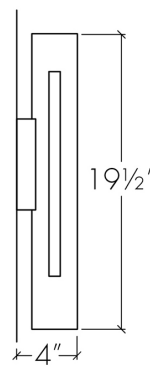

Cylo 19414

project name:

project location:

specifier name:

specifier location:

quantity:

fixture type:

modifications:

Base Specs

19.5"h x 6"w x 4"d Opal Acrylic Bottom Diffuser

Notes

Marine grade primer available — **±\$ Inquire.**

side

front

top

Cylo 19414