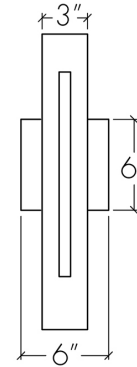

Base Specs

19.5"h x 6"w x 4"d Opal Acrylic Bottom Diffuser

Notes

Marine grade primer available — **±\$ Inquire.**

side

front

top

Cylo 19414