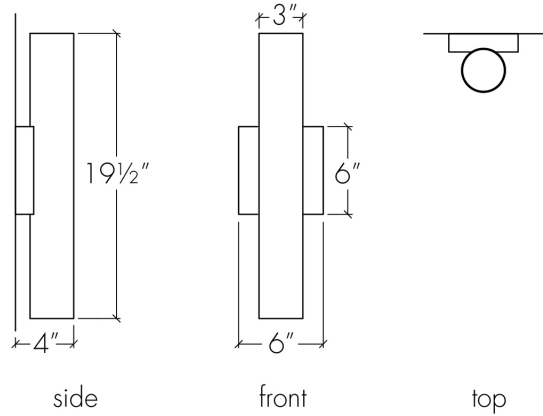

Cylo 19410

project name:

project location:

specifier name:

specifier location:

quantity:

fixture type:

modifications:

Base Specs

19.5"h x 6"w x 4"d Opal Acrylic Bottom Diffuser

Notes

Dark Sky friendly available — **±$ Inquire.**
Marine grade primer available — **±$ Inquire.**