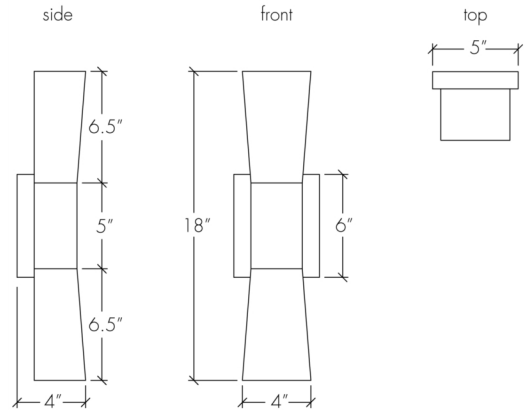

Cylo 21474

project name:

project location:

specifier name:

specifier location:

quantity:

fixture type:

modifications:

Base Specs

18”h x 5”w x 4”d

Notes

Marine grade primer available — **±$ Inquire.**