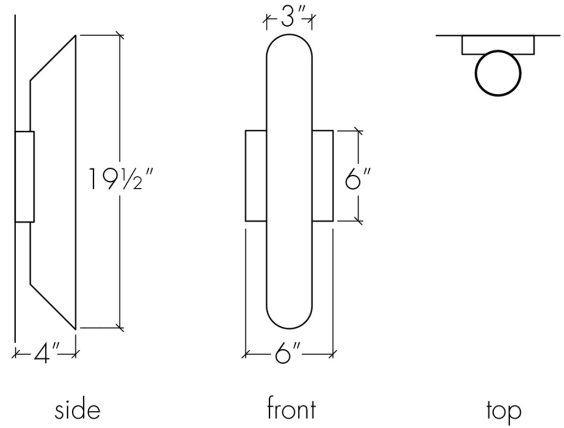

Base Specs

19.5"h x 6"w x 4"d Opal Acrylic Bottom Diffuser

Notes

Dark Sky friendly available — **±\$ Inquire.**
 Marine grade primer available — **±\$ Inquire.**

Cylo 19412

standard finish:

BA - Bronze Age
BK - Black
BP - Black Pearl
CB - Cast Bronze
CH - Chestnut
CR - Chrome
DI - Dark Iron
EB - Empire Bronze
MB - Medieval Bronze
NB - New Brass
SB - Smokey Brass
SP - Satin Pewter
SS - Smoked Silver

10: Wattage Restriction Label - 2 x E26 for LED Retrofit 20W max ea - A-Type, 120V, Standard Phase Dimming, UL/cUL Dry/Damp

14: 16.8w Integrated LED, 2362 Initial Lumens, 3000K, 90 CRI, 120V, Standard Phase Dimming, UL/cUL Dry/Damp