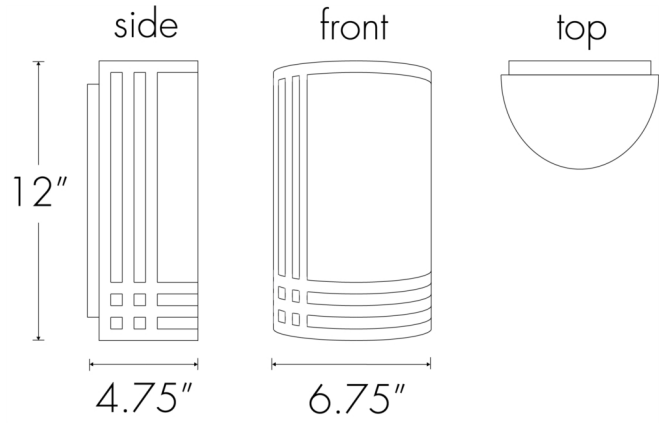

Base Specs

12"h x 6.75"w x 4.75"d

Notes

Marine grade primer available — **±\$ Inquire.**

Classics 2018

standard finish:

BA - Bronze Age
 BK - Black
 BP - Black Pearl
 CB - Cast Bronze
 CH - Chestnut
 CR - Chrome
 DI - Dark Iron
 EB - Empire Bronze
 MB - Medieval Bronze
 NB - New Brass
 SB - Smokey Brass
 SP - Satin Pewter
 SS - Smoked Silver

14: 8.4w Integrated LED, 1181 Initial Lumens, 3000K, 90 CRI, 120V, Standard Phase Dimming, UL/cUL Dry/Damp

standard diffuser:

OA - Opal Acrylic

premium diffuser:

CO - Caramel Onyx
 FA - Faux Alabaster
 TS - Tea Stained
 WS - White Swirl