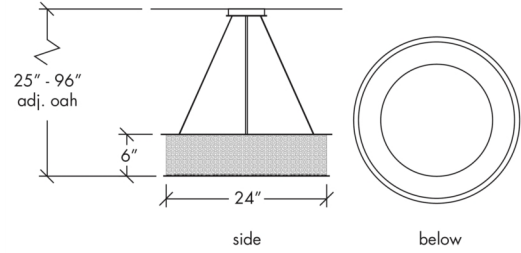

## Clarus 14308

project name:

project location:

specifier name:

specifier location:

quantity:

fixture type:

modifications:

### Base Specs

24"dia x 6"h x 25-96"OAH

Cable Hung

---