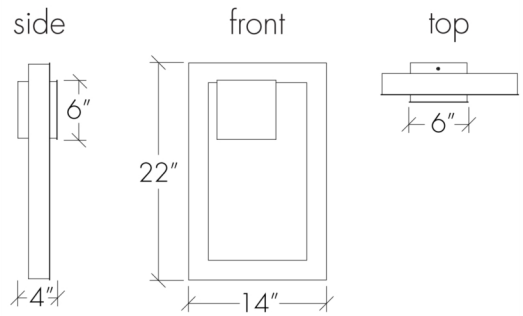

Base Specs

22"h x 14"w x 4"d
Opal Acrylic Internal Diffuser

Multiple Sizes Available

- 22478-14 | 14"h x 14"w x 4"d
- 22478-18 | 18"h x 14"w x 4"d
- 22478-22 | 22"h x 14"w x 4"d

Boks 22478-22

standard finish: