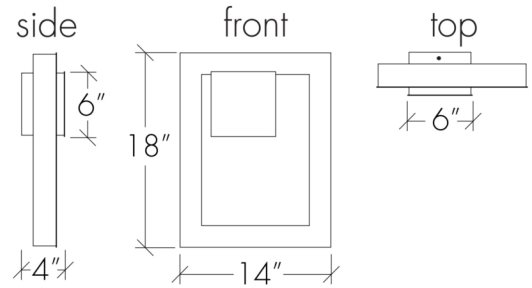

### Base Specs

18"h x 14"w x 4"d  
Opal Acrylic Internal Diffuser

### Multiple Sizes Available

- 22478-14 | 14"h x 14"w x 4"d
- 22478-18 | 18"h x 14"w x 4"d
- 22478-22 | 22"h x 14"w x 4"d