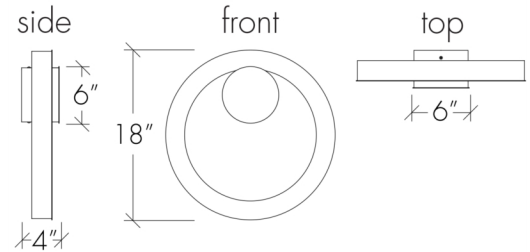

## Boks 22477-18

project name:	
project location:	
specifier name:	
specifier location:	
quantity:	
fixture type:	

modifications:

### Base Specs

18"h x 18"w x 4"d  
Opal Acrylic Internal Diffuser

### Multiple Sizes Available

22477-14 | 14"h x 14"w x 4"d  
22477-18 | 18"h x 18"w x 4"d

lampping:

**04:** 34.56w Integrated LED, 5832 Initial Lumens, 3000K, 90 CRI, 120V-277V, 0-10V Dimming, UL/cUL Dry/Damp

standard diffuser:

OA - Opal Acrylic