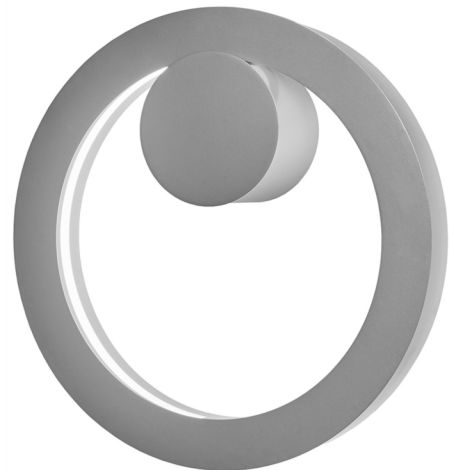

## Boks 22477-18

project name:	
project location:	
specifier name:	
specifier location:	
quantity:	
fixture type:	

modifications:

### Base Specs

18"h x 18"w x 4"d  
Opal Acrylic Internal Diffuser

## Boks 22477-18

standard finish:

BA - Bronze Age  
BK - Black  
BP - Black Pearl  
CB - Cast Bronze  
CH - Chestnut  
CR - Chrome  
DI - Dark Iron  
EB - Empire Bronze  
MB - Medieval Bronze  
NB - New Brass  
SB - Smokey Brass  
SP - Satin Pewter  
SS - Smoked Silver

lampping:

**04:** 34.56w Integrated LED, 5832 Initial Lumens, 3000K, 90 CRI, 120V-277V, 0-10V Dimming, UL/cUL Dry/Damp

standard diffuser:

OA - Opal Acrylic