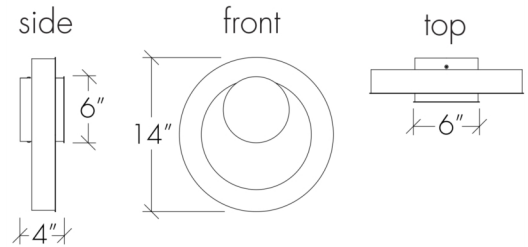

Boks 22477-14

project name:	<input type="text"/>
project location:	<input type="text"/>
specifier name:	<input type="text"/>
specifier location:	<input type="text"/>
quantity:	<input type="text"/>
fixture type:	<input type="text"/>

modifications:

Base Specs

14"h x 14"w x 4"d
Opal Acrylic Internal Diffuser

Multiple Sizes Available

22477-14 | 14"h x 14"w x 4"d
22477-18 | 18"h x 18"w x 4"d

Boks 22477-14

standard finish:

BA - Bronze Age
BK - Black
BP - Black Pearl
CB - Cast Bronze
CH - Chestnut
CR - Chrome
DI - Dark Iron
EB - Empire Bronze
MB - Medieval Bronze
NB - New Brass
SB - Smokey Brass
SP - Satin Pewter
SS - Smoked Silver

lampping:

04: 26.24w Integrated LED, 4428 Initial Lumens, 3000K, 90 CRI, 120V-277V, 0-10V Dimming, UL/cUL Dry/Damp

standard diffuser:

OA - Opal Acrylic