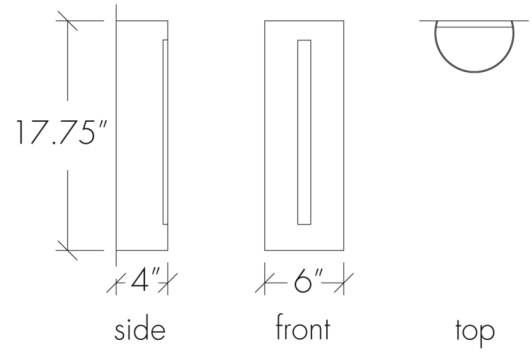

modifications:

Base Specs

17.75"h x 6"w x 4"d

Notes

Marine grade primer available — **±\$ Inquire.**

Basics 15342

standard finish:

BA - Bronze Age
 BK - Black
 BP - Black Pearl
 CB - Cast Bronze
 CH - Chestnut
 CR - Chrome
 DI - Dark Iron
 EB - Empire Bronze
 MB - Medieval Bronze
 NB - New Brass
 SB - Smokey Brass
 SP - Satin Pewter
 SS - Smoked Silver