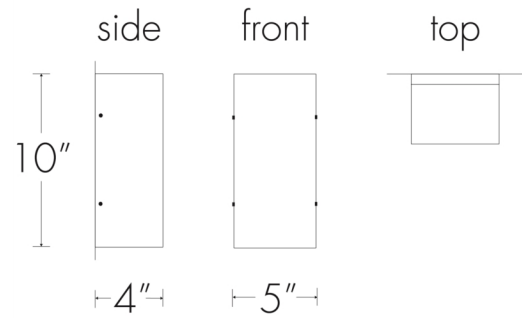

Basics 9268

project name:	
project location:	
specifier name:	
specifier location:	
quantity:	
fixture type:	

modifications:

Base Specs

10"h x 5"w x 4"d

Notes

Marine grade primer available — **±\$ Inquire.**

Basics 9268

standard finish:		premium finish:		lamping:	
N/A		N/A		02: 8.4w Integrated LED, 1181 Initial Lumens, 3000K, 90 CRI, 120V, Standard Phase Dimming, UL/cUL Wet	
				03: Incandescent, 1 x E12 - 60W max ea, Candelabra, 120V, Standard Phase Dimming, UL/cUL Dry/Damp	
				04: 9.38w Integrated LED, 1444 Initial Lumens, 3000K, 90 CRI, 120V-277V, 0-10V Dimming, UL/cUL Dry/Damp	
				10: Wattage Restriction Label - 1 x E26 for LED Retrofit 20W max ea - T-10, 120V, Standard Phase Dimming, UL/cUL Dry/Damp	
				14: 8.4w Integrated LED, 1181 Initial Lumens, 3000K, 90 CRI, 120V, Standard Phase Dimming, UL/cUL Dry/Damp	