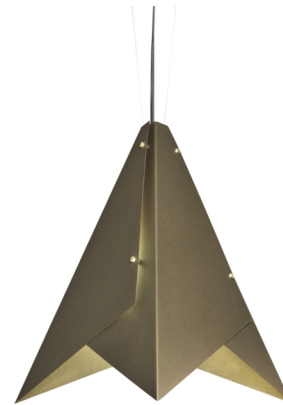

Akira 21469-33

project name:

project location:

specifier name:

specifier location:

quantity:

fixture type:

modifications:

Base Specs

33"h x 33"l x 33"w x 44" - 96"adj OAH
Cable Hung

Notes

Metal Body
Brass modern caps available upon request

Multiple Sizes Available

- 21469-14 | 13"h x 14"l x 14"w x 22" - 96" adj OAH
- 21469-22 | 22"h x 22"l x 22"w x 34" - 96" adj OAH
- 21469-33 | 33"h x 33"l x 33"w x 44" - 96"adj OAH

Akira 21469-33

standard finish:

- BA - Bronze Age
- BK - Black
- BP - Black Pearl
- CB - Cast Bronze
- CH - Chestnut
- CR - Chrome
- DI - Dark Iron
- EB - Empire Bronze
- MB - Medieval Bronze
- NB - New Brass
- SB - Smokey Brass
- SP - Satin Pewter
- SS - Smoked Silver