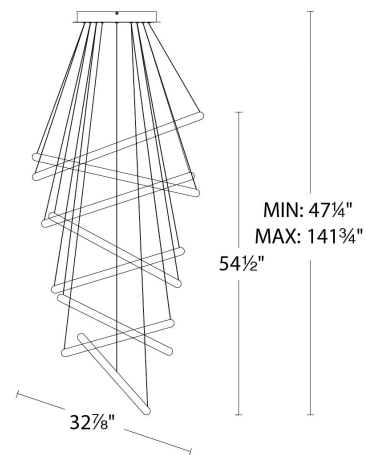

FEATURES

- Can be mounted on a sloped ceiling
- Thin powered cables provide an ultra-clean look
- Crystal block ring aluminum bands
- Driver concealed within the canopy
- 5 year warranty

SPECIFICATIONS

Color Temp:	3500K
Input:	120-277 VAC, 50/60Hz
CRI:	90
Dimming:	ELV: 100-10%
Rated Life:	50000 Hours
Standards:	ETL, cETL
	Damp Location Listed
Construction:	Aluminum body with crystal diffuser

Tumbling Chandelier 3500K

Model & Size	Color Temp & CRI	Watt	LED Lumens	Delivered Lumens	Title 24	Finish
PD-46954 54"	3500K 90	102W	7050	3880	No	CH Chrome

Example: **PD-46954-CH**

DESCRIPTION

Descending rings of light in a modern design statement.

FINISHES

Chrome

LINE DRAWING

PD-46954