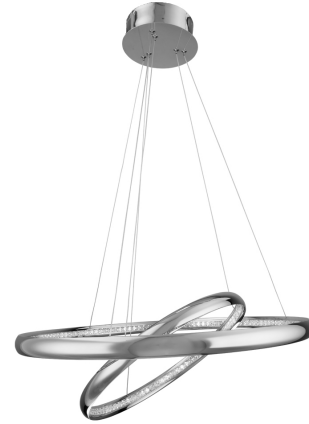

Example: **PD-46920-CH**

DESCRIPTION

Descending rings of light in a modern design statement.

FEATURES

- Can be mounted on a sloped ceiling
- Thin powered cables provide an ultra-clean look
- Crystal block ring aluminum bands
- Driver concealed within the canopy
- 5 year warranty

FINISHES

Chrome

LINE DRAWING

Fixture Type: _____

Catalog Number: _____

Project: _____

Location: _____

Tumbling Chandelier 3500K

Model & Size	Color Temp & CRI	Watt	LED Lumens	Delivered Lumens	Title 24	Finish
PD-46925 25"	3500K 90	32W	2210	1220	No	CH Chrome

Example: **PD-46925-CH**

DESCRIPTION

Descending rings of light in a modern design statement.

FEATURES

- Can be mounted on a sloped ceiling
- Thin powered cables provide an ultra-clean look
- Crystal block ring aluminum bands
- Driver concealed within the canopy
- 5 year warranty

SPECIFICATIONS

Color Temp:	3500K
Input:	120-277 VAC, 50/60Hz
CRI:	90
Dimming:	ELV: 100-10%
Rated Life:	50000 Hours
Standards:	ETL, cETL
	Damp Location Listed
Construction:	Aluminum body with crystal diffuser