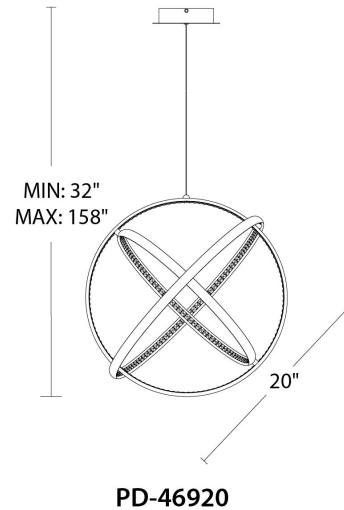

Fixture Type: _____

Catalog Number: _____

Project: _____

Location: _____

Tumbling Chandelier 3500K

Model & Size	Color Temp & CRI	Watt	LED Lumens	Delivered Lumens	Title 24	Finish
PD-46920 20"	3500K 90	37W	2550	1400	No	CH Chrome

SPECIFICATIONS

Color Temp:	3500K
Input:	120-277 VAC, 50/60Hz
CRI:	90
Dimming:	ELV: 100-10%
Rated Life:	50000 Hours
Standards:	ETL, cETL
	Damp Location Listed
Construction:	Aluminum body with crystal diffuser

FINISHES

Chrome

LINE DRAWING

Fixture Type: _____

Catalog Number: _____

Project: _____

Location: _____

Tumbling Chandelier 3500K

Model & Size	Color Temp & CRI	Watt	LED Lumens	Delivered Lumens	Title 24	Finish
PD-46925 25"	3500K 90	32W	2210	1220	No	CH Chrome

Example: **PD-46925-CH**

DESCRIPTION

Descending rings of light in a modern design statement.