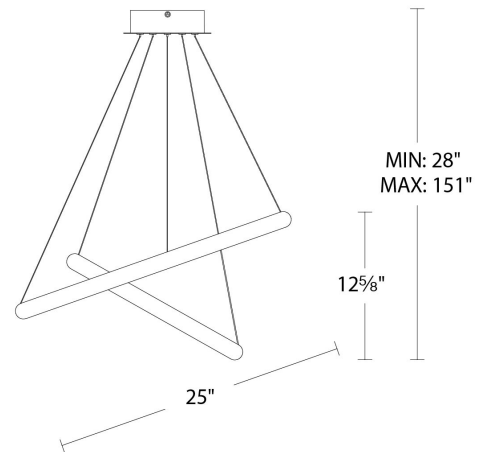

LINE DRAWING

PD-46925