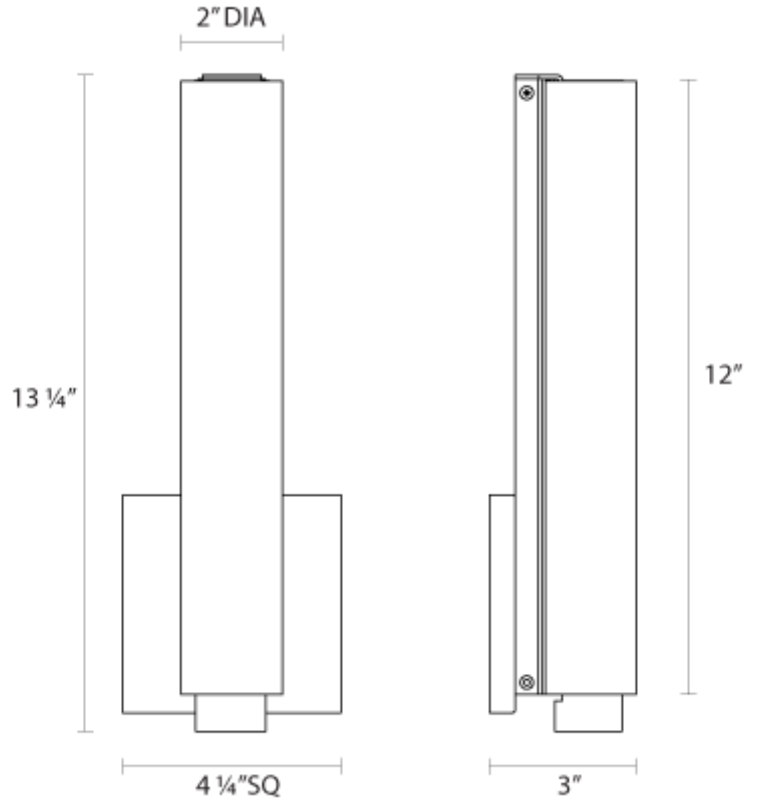

tubo slim led 12" LED Sconce

DIMENSIONS

Height	13.25"
Width	4.25"
Extension	3"
Minimum Extension	3"
Maximum Extension	3"
Switch Type	N/A"
Fixture Weight	3 lbs.

ELECTRICAL SPECS

Bulb Type	Integral LED
Bulb Quantity	0
Bulb Included?	Yes
Wattage	8
Initial Lumens	540
Input Voltage	120VAC
CCT	3000K
CRI	90
Power Supply Type	Transformer
Power Supply Quantity	1
Power Supply Location	Outlet Box
Dimming Type	ELV

SHIPPING

Carton 1 L x W x H	21" x 7" x 7"
Carton 1 GW	3 lbs.

GENERAL LISTINGS

cETL
cUL
Damp Location

PROJECT

QUANTITY

NOTES