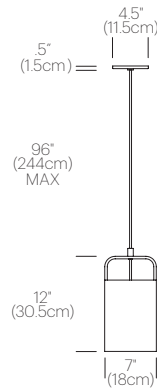

CERTIFICATIONS

PACKAGING WEIGHT AND DIMENSIONS

| | | |
|--------|----------|---------------------|
| TT 60: | 47.25LBS | 63" X 20" X 12" |
| | 21.4KGS | 160cm X 51cm X 30cm |

NOTES

Custom requests can be considered on volume orders

Cable length: 8' (244cm)

1 year warranty

CERTIFICATIONS

UL listed components

PACKAGING WEIGHT AND DIMENSIONS

| | | |
|---------|----------|---------------------|
| TTP 7: | 5.5LBS | 16" X 10.5" X 9.5" |
| | 2.5KGS | 41cm X 27cm X 24cm |
| TTP 14: | 9.45LBS | 21" X 12.5" X 19" |
| | 4.3KGS | 53cm X 32cm X 48cm |
| TTP 18: | 12.85LBS | 21" X 12.5" X 19" |
| | 5.8KGS | 53cm X 32cm X 48cm |
| TTP 36: | 20LBS | 38" X 11.5" X 15.5" |
| | 9.1KGS | 97cm X 29cm X 39cm |

NOTES

Custom requests can be considered on volume orders

FINISHES

DIMENSIONS

TUBE TOP PENDANT 7

TUBE TOP PENDANT 14

TUBE TOP PENDANT 18

TUBE TOP PENDANT 36