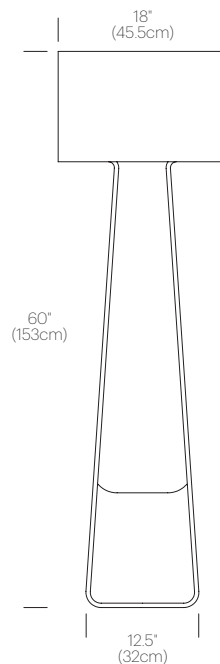

CERTIFICATIONS

PACKAGING WEIGHT AND DIMENSIONS

| | | |
|--------|---------|--------------------|
| TT 14: | 3.55LBS | 16" X 11" X 5.5" |
| | 1.6KGS | 41cm X 28cm X 14cm |

NOTES

Custom requests can be considered on volume orders

CERTIFICATIONS

PACKAGING WEIGHT AND DIMENSIONS

| | | |
|--------|----------|---------------------|
| TT 60: | 47.25LBS | 63" X 20" X 12" |
| | 21.4KGS | 160cm X 51cm X 30cm |

NOTES

Custom requests can be considered on volume orders

FINISHES

WHITE/
CLEAR

WHITE/
CHARCOAL

CHARCOAL/
CHARCOAL

SILVER/
CLEAR

DIMENSIONS

TUBE TOP 60

TUBE TOP PENDANT

Cable length: 8' (244cm)

1 year warranty

CERTIFICATIONS

UL listed components

PACKAGING WEIGHT AND DIMENSIONS

| | | |
|---------|----------|---------------------|
| TTP 7: | 5.5LBS | 16" X 10.5" X 9.5" |
| | 2.5KGS | 41cm X 27cm X 24cm |
| TTP 14: | 9.45LBS | 21" X 12.5" X 19" |
| | 4.3KGS | 53cm X 32cm X 48cm |
| TTP 18: | 12.85LBS | 21" X 12.5" X 19" |
| | 5.8KGS | 53cm X 32cm X 48cm |
| TTP 36: | 20LBS | 38" X 11.5" X 15.5" |
| | 9.1KGS | 97cm X 29cm X 39cm |