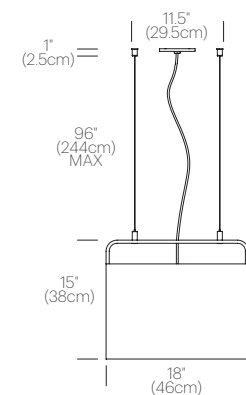

Cable length: 8' (244cm)

1 year warranty

CERTIFICATIONS

UL listed components

PACKAGING WEIGHT AND DIMENSIONS

| | | |
|---------|----------|---------------------|
| TTP 7: | 5.5LBS | 16" X 10.5" X 9.5" |
| | 2.5KGS | 41cm X 27cm X 24cm |
| TTP 14: | 9.45LBS | 21" X 12.5" X 19" |
| | 4.3KGS | 53cm X 32cm X 48cm |
| TTP 18: | 12.85LBS | 21" X 12.5" X 19" |
| | 5.8KGS | 53cm X 32cm X 48cm |
| TTP 36: | 20LBS | 38" X 11.5" X 15.5" |
| | 9.1KGS | 97cm X 29cm X 39cm |

NOTES

Custom requests can be considered on volume orders

FINISHES

DIMENSIONS

TUBE TOP PENDANT 7

TUBE TOP PENDANT 14

TUBE TOP PENDANT 18

TUBE TOP PENDANT 36