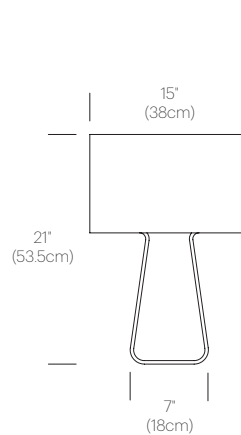

CERTIFICATIONS

PACKAGING WEIGHT AND DIMENSIONS

| | | |
|--------|---------|--------------------|
| TT 14: | 3.55LBS | 16" X 11" X 5.5" |
| | 1.6KGS | 41cm X 28cm X 14cm |
| TT 21: | 9.45LBS | 23" X 16" X 8" |
| | 4.3KGS | 58cm X 41cm X 20cm |
| TT 27: | 18.6LBS | 29" X 21" X 12.5" |
| | 8.4KGS | 74cm X 53cm X 32cm |

NOTES

Custom requests can be considered on volume orders

FINISHES

DIMENSIONS

TUBE TOP 14

TUBE TOP 21

TUBE TOP 27

TUBE TOP COLORS

CERTIFICATIONS

PACKAGING WEIGHT AND DIMENSIONS

| | | |
|--------|---------|--------------------|
| TT 14: | 3.55LBS | 16" X 11" X 5.5" |
| | 1.6KGS | 41cm X 28cm X 14cm |

NOTES

Custom requests can be considered on volume orders

NOTES

Custom requests can be considered on volume orders

FINISHES

DIMENSIONS

TUBE TOP PENDANT 7

TUBE TOP PENDANT 14

TUBE TOP PENDANT 18

TUBE TOP PENDANT 36