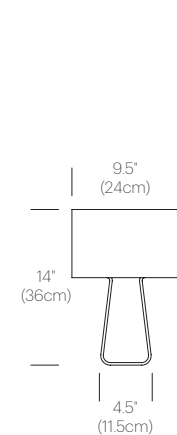

| | |
|----------------------------------|-----------------|
| Tube Top 14 (Silver/Clear): | TUBE 14 GRV/CLR |
| Tube Top 14 (White/Clear): | TUBE 14 WHT/CLR |
| Tube Top 14 (White/Char): | TUBE 14 WHT/CHR |
| Tube Top 14 (Charcoal/Charcoal): | TUBE 14 CHR/CHR |
| Tube Top 21 (Silver/Clear): | TUBE 21 GRV/CLR |
| Tube Top 21 (White/Clear): | TUBE 21 WHT/CLR |
| Tube Top 21 (White/Char): | TUBE 21 WHT/CHR |
| Tube Top 21 (Charcoal/Charcoal): | TUBE 21 CHR/CHR |
| Tube Top 27 (Silver/Clear): | TUBE 27 GRV/CLR |
| Tube Top 27 (White/Clear): | TUBE 27 WHT/CLR |
| Tube Top 27 (White/Char): | TUBE 27 WHT/CHR |
| Tube Top 27 (Charcoal/Charcoal): | TUBE 27 CHR/CHR |

CERTIFICATIONS

PACKAGING WEIGHT AND DIMENSIONS

| | | |
|--------|---------|--------------------|
| TT 14: | 3.55LBS | 16" X 11" X 5.5" |
| | 1.6KGS | 41cm X 28cm X 14cm |
| TT 21: | 9.45LBS | 23" X 16" X 8" |
| | 4.3KGS | 58cm X 41cm X 20cm |
| TT 27: | 18.6LBS | 29" X 21" X 12.5" |
| | 8.4KGS | 74cm X 53cm X 32cm |

NOTES

Custom requests can be considered on volume orders

FINISHES

DIMENSIONS

TUBE TOP 14

TUBE TOP 21

TUBE TOP 27

TUBE TOP COLORS