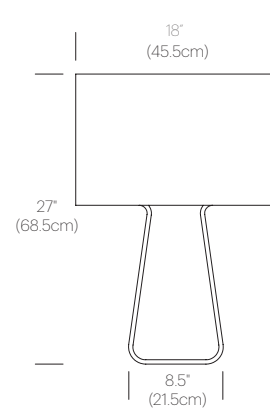

CERTIFICATIONS

PACKAGING WEIGHT AND DIMENSIONS

| | | |
|--------|---------|--------------------|
| TT 14: | 3.55LBS | 16" X 11" X 5.5" |
| | 1.6KGS | 41cm X 28cm X 14cm |
| TT 21: | 9.45LBS | 23" X 16" X 8" |
| | 4.3KGS | 58cm X 41cm X 20cm |
| TT 27: | 18.6LBS | 29" X 21" X 12.5" |
| | 8.4KGS | 74cm X 53cm X 32cm |

NOTES

Custom requests can be considered on volume orders

FINISHES

DIMENSIONS

TUBE TOP 14

TUBE TOP 21

TUBE TOP 27

TUBE TOP COLORS

CERTIFICATIONS

PACKAGING WEIGHT AND DIMENSIONS

| | | |
|--------|---------|--------------------|
| TT 14: | 3.55LBS | 16" X 11" X 5.5" |
| | 1.6KGS | 41cm X 28cm X 14cm |

NOTES

Custom requests can be considered on volume orders

NOTES

Custom requests can be considered on volume orders

FINISHES

DIMENSIONS

TUBE TOP PENDANT 7

TUBE TOP PENDANT 14

TUBE TOP PENDANT 18

TUBE TOP PENDANT 36