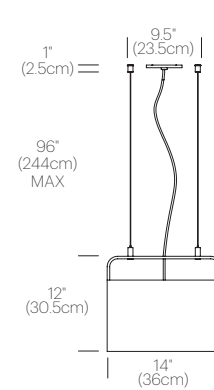

Cable length: 8' (244cm)

1 year warranty

CERTIFICATIONS

UL listed components

PACKAGING WEIGHT AND DIMENSIONS

| | | |
|---------|----------|---------------------|
| TTP 7: | 5.5LBS | 16" X 10.5" X 9.5" |
| | 2.5KGS | 41cm X 27cm X 24cm |
| TTP 14: | 9.45LBS | 21" X 12.5" X 19" |
| | 4.3KGS | 53cm X 32cm X 48cm |
| TTP 18: | 12.85LBS | 21" X 12.5" X 19" |
| | 5.8KGS | 53cm X 32cm X 48cm |
| TTP 36: | 20LBS | 38" X 11.5" X 15.5" |
| | 9.1KGS | 97cm X 29cm X 39cm |

NOTES

Custom requests can be considered on volume orders

FINISHES

DIMENSIONS

TUBE TOP PENDANT 7

TUBE TOP PENDANT 14

TUBE TOP PENDANT 18

TUBE TOP PENDANT 36