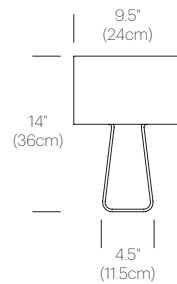

DIMENSIONS

TUBE TOP COLOR