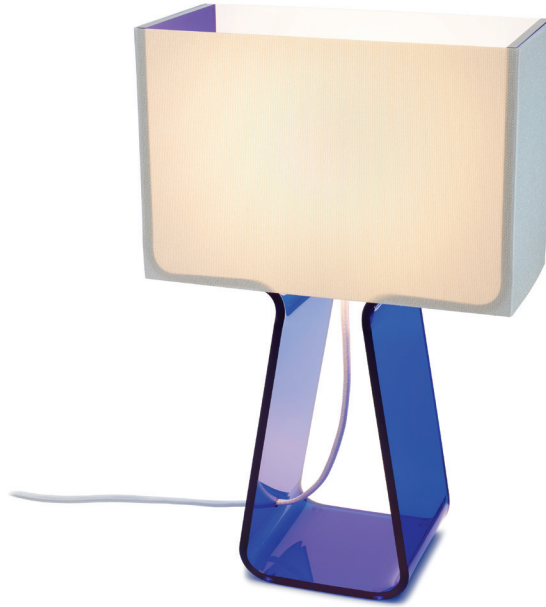

TUBE TOP COLORS

DESCRIPTION

A minimalist statement in form and proportion, Tube Top combines a transparent formed acrylic base to support its elegant mesh fabric shade in tension, steering away from conventional modes of construction. Its lightweight shade appears to float freely, gently tethered by its fabric cable.

FIXTURE TYPE

Table

LIGHT SOURCE

TT C: (1) Glossy White E12 candelabra base 60W G16½ bulb: 672 lm

PRODUCT CODES

Tube Top (Yellow):	TUBE 14 YEL
Tube Top (Bright Green):	TUBE 14 GRN
Tube Top (Ruby Red):	TUBE 14 RED
Tube Top (Hot Pink):	TUBE 14 PIN
Tube Top (Sky Blue):	TUBE 14 SKY
Tube Top (Cobalt Blue):	TUBE 14 BLU

LIGHT CONTROL

Full range dim (In-line rotary dimmer)

FEATURES

Full-range dimmer

SPECIFICATIONS

Voltage: 120V or 220V

Cable length: 6' (182cm)

1 year warranty

CERTIFICATIONS

PACKAGING WEIGHT AND DIMENSIONS

TT 14:	3.55LBS	16" X 11" X 5.5"
	1.6KGS	41cm X 28cm X 14cm

NOTES

Custom requests can be considered on volume orders

FINISHES

WHITE/
GREEN

WHITE/
HOT PINK

WHITE/
YELLOW

WHITE/
SKY BLUE

WHITE/
COBALT

WHITE/
RUBY RED

DIMENSIONS

TUBE TOP COLOR