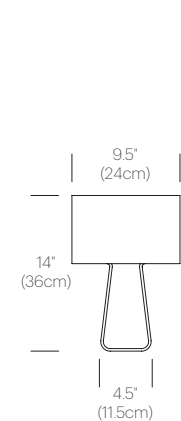

## PACKAGING WEIGHT AND DIMENSIONS

TT 14:	3.55LBS	16" X 11" X 5.5"
	1.6KGS	41cm X 28cm X 14cm
TT 21:	9.45LBS	23" X 16" X 8"
	4.3KGS	58cm X 41cm X 20cm
TT 27:	18.6LBS	29" X 21" X 12.5"
	8.4KGS	74cm X 53cm X 32cm

## DIMENSIONS

TUBE TOP 14

TUBE TOP 21

TUBE TOP 27

## DIMENSIONS