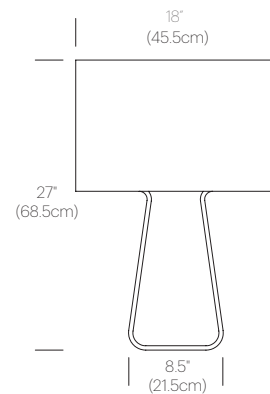

## PACKAGING WEIGHT AND DIMENSIONS

TT 14:	3.55LBS	16" X 11" X 5.5"
	1.6KGS	41cm X 28cm X 14cm
TT 21:	9.45LBS	23" X 16" X 8"
	4.3KGS	58cm X 41cm X 20cm
TT 27:	18.6LBS	29" X 21" X 12.5"
	8.4KGS	74cm X 53cm X 32cm

## DIMENSIONS

TUBE TOP 14

TUBE TOP 21

TUBE TOP 27

## DIMENSIONS