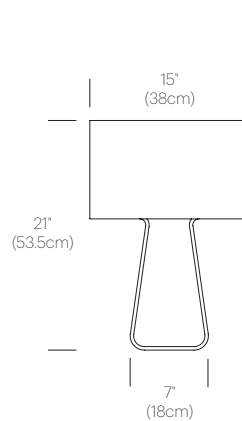

## PACKAGING WEIGHT AND DIMENSIONS

TT 14:	3.55LBS	16" X 11" X 5.5"
	1.6KGS	41cm X 28cm X 14cm
TT 21:	9.45LBS	23" X 16" X 8"
	4.3KGS	58cm X 41cm X 20cm
TT 27:	18.6LBS	29" X 21" X 12.5"
	8.4KGS	74cm X 53cm X 32cm

## DIMENSIONS

TUBE TOP 14

TUBE TOP 21

TUBE TOP 27

## DIMENSIONS