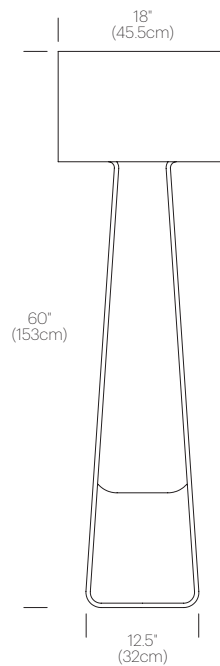

DIMENSIONS

TUBE TOP 60