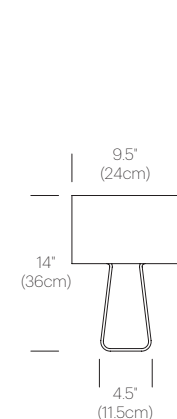

## PACKAGING WEIGHT AND DIMENSIONS

TT 14:	3.55LBS	16" X 11" X 5.5"
	1.6KGS	41cm X 28cm X 14cm
TT 21:	9.45LBS	23" X 16" X 8"
	4.3KGS	58cm X 41cm X 20cm
TT 27:	18.6LBS	29" X 21" X 12.5"
	8.4KGS	74cm X 53cm X 32cm

## DIMENSIONS

TUBE TOP 14

TUBE TOP 21

TUBE TOP 27

## DIMENSIONS