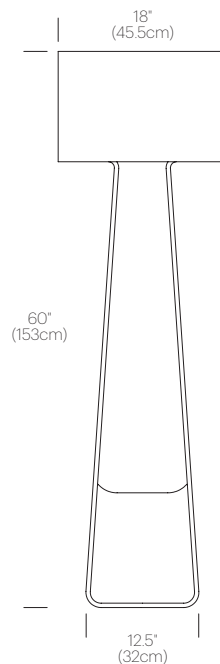

## DIMENSIONS

## PACKAGING WEIGHT AND DIMENSIONS

TT 60:	47.25LBS	63" X 20" X 12"
	21.4KGS	160cm X 51cm X 30cm

## DIMENSIONS

TUBE TOP 60