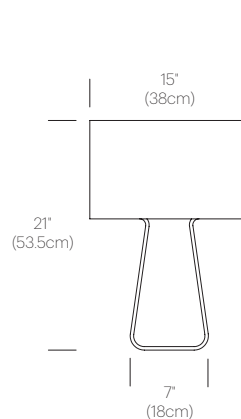

## PACKAGING WEIGHT AND DIMENSIONS

TT 14:	3.55LBS	16" X 11" X 5.5"
	1.6KGS	41cm X 28cm X 14cm
TT 21:	9.45LBS	23" X 16" X 8"
	4.3KGS	58cm X 41cm X 20cm
TT 27:	18.6LBS	29" X 21" X 12.5"
	8.4KGS	74cm X 53cm X 32cm

## DIMENSIONS

TUBE TOP 14

TUBE TOP 21

TUBE TOP 27

## DIMENSIONS

## DIMENSIONS

TUBE TOP 60