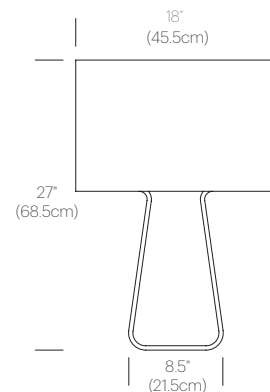

## PACKAGING WEIGHT AND DIMENSIONS

TT 14:	3.55LBS	16" X 11" X 5.5"
	1.6KGS	41cm X 28cm X 14cm
TT 21:	9.45LBS	23" X 16" X 8"
	4.3KGS	58cm X 41cm X 20cm
TT 27:	18.6LBS	29" X 21" X 12.5"
	8.4KGS	74cm X 53cm X 32cm

## DIMENSIONS

TUBE TOP 14

TUBE TOP 21

TUBE TOP 27

## DIMENSIONS