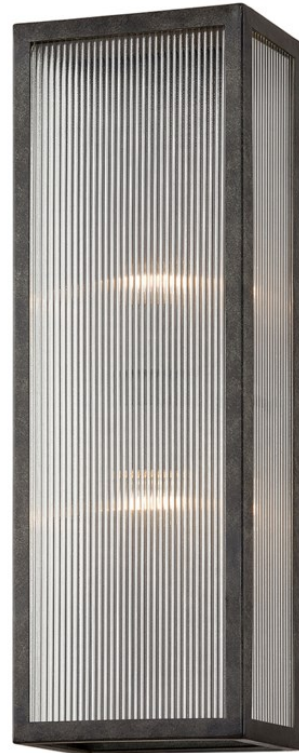

TISONI

B7393-FRN

FINISHES

FRENCH IRON (FRENCH IRON)

DIMENSIONS

Height 23.00"

Width/Diameter 8.00"

Minimum Height "

Maximum Height "

Canopy/Backplate "

Hanging Type

Weight 0.00lb

GLASS/SHADES

Material

Attachment

Color

LAMPING/ELECTRICAL

Bulb 1

Bulb Included No

Socket Type E26 Medium Base

Wattage 60w

Voltage 120

SHIPPING

Carton 1 26" x 11" x 11"