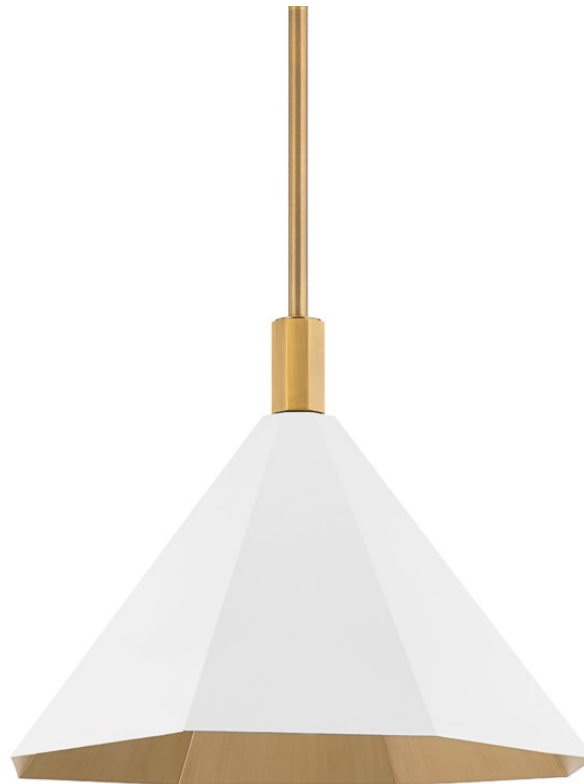

HUNTLEY

F8322-PBR/SWH

A modern update on the traditional cone-form pendant, this elevated design features a faceted shade with a unique brushed matte Verde finish or a fresh Soft White finish. The Patina Brass lining gives off a beautiful warm glow.

FINISHES

PATINA BRASS (PBR)

DIMENSIONS

Height 15.75"

Width/Diameter 22.00"

Minimum Height 22.50"

Maximum Height 64.50"

Canopy/Backplate 5.00"

Hanging Type 1-6" / 2-12" / 1-18" Stems

Weight 12.30lb

GLASS/SHADES

Material Steel

Attachment

Color

LAMPING/ELECTRICAL

Bulb 1

Bulb Included No

Socket Type E26 Medium Base

Wattage 75w

Voltage 120

SHIPPING

Carton 1 25" x 25" x 19"

Carton 1 Weight 16lb

Shipping Method Ground