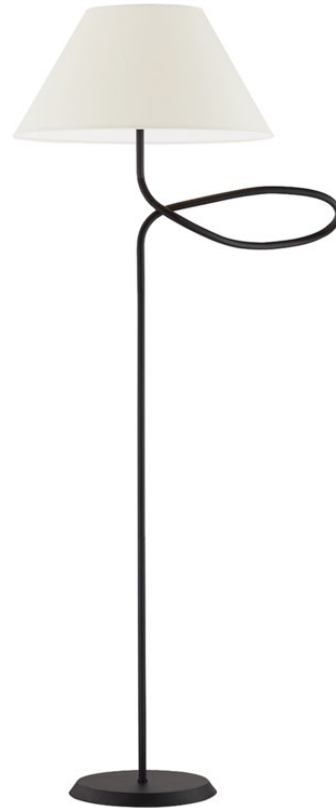

ALAMEDA

PFL1868-FOR

Sculptural and sophisticated, Alameda's forged iron body flows from its weighted metal base, bending and intertwining into a lightweight, tapered paper shade. A beautiful juxtaposition of material and form. Available as a floor lamp, table lamp, and portable wall sconce, Alameda plays with shape and negative space for a chic addition to a reading nook or bedside table.

FINISHES

FORGED IRON (FORGED IRON)

DIMENSIONS

Height 67.50"

Width/Diameter 27.50"

Minimum Height 0.00"

Maximum Height 0.00"

Canopy/Backplate 12.00"

Hanging Type

Weight 19.00lb

GLASS/SHADES

Material

Attachment

Color Off White

LAMPING/ELECTRICAL

Bulb 1

Bulb Included No

Socket Type E26 Medium Base

Wattage 60w

Voltage 120

SHIPPING

Carton 1 27" x 15" x 1"

Carton 1 Weight 26lb

Shipping Method Ground