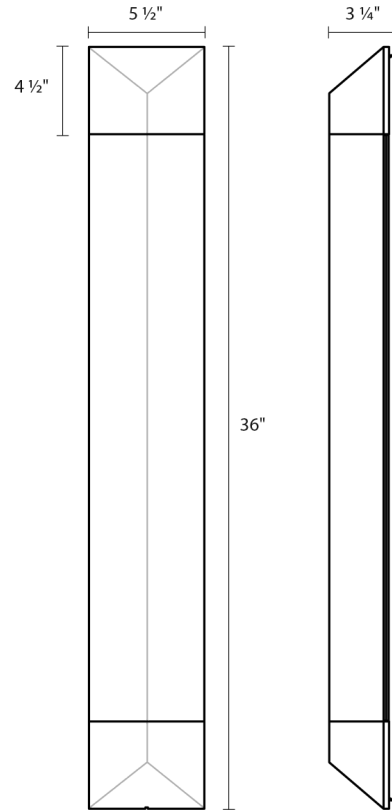

**triform** 36" LED Sconce

**DIMENSIONS**

Height	36"
Width	5.5"
Extension	3.5"
Minimum Extension	3.5"
Maximum Extension	3.5"
Fixture Weight	12 lbs.

**ELECTRICAL SPECS**

Bulb Type	Integral LED
Bulb Quantity	1
Bulb Included?	Yes
Wattage	20
Initial Lumens	2210
Input Voltage	120VAC
CCT	3000K
CRI	90
Power Supply Type	Driver
Power Supply Quantity	1
Power Supply Location	Outlet Box
Dimming Type	TRIAC/ELV

**SHIPPING**

Carton 1 L x W x H	42" x 9" x 8"
Carton 1 GW	17 lbs.

- Textured Gray (.74)
- Textured White (.98)

**GENERAL LISTINGS**

- cETL
- cUL
- Wet Location

**PROJECT**

**QUANTITY**

**NOTES**